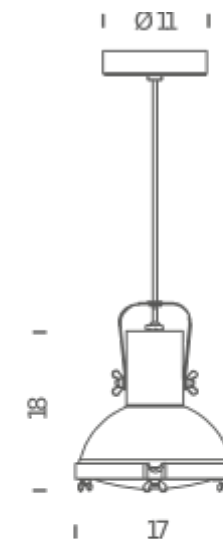

PROJECTEUR 165 PENDANT

Le Corbusier

Mini adjustable version of the iconic Projecteur 365 by Le Corbusier, available in clamp, wall and pendant versions. A diffused and adjustable light covered by a body in midnight blue painted aluminum, white sandblasted moka. The diffuser glass is rounded and sandblasted internally. The pliers and the ceiling rose are matte black-painted, the locking clips and the small accessories are black-chromed.. The E27 socket allows the use of fluorescent sources and LEDs. The wall/ceiling and suspension versions meet the highest standards for the outdoor installation (IP 44).

LED/FLUO

LAMPING

| | |
|-----------------|--|
| Source | E27 |
| Total power | 23W |
| Emission | direct, spot |
| Switching | dimnable, according to bulb |
| Tension | 230V |
| Dimensions | ø17x18 |
| Materials | aluminium |
| Notes | orientable, cable length 2,1m, max bulb H 11cm |
| Net lamp weight | 0,8 kg |

Codes

PRP FDW 51
PRP FWS 51
PRP FMW 51

Structure

night blue
white sand
moka

PACKAGE

Package 01 Dimension: 26x26x26 cm / Gross weight: 1,2 kg

Certificazioni

LED/FLUO IP44

LAMPING

| | |
|-----------------|--|
| Source | LED/FLUO |
| Total power | 23W |
| Emission | direct, spot |
| Switching | dimnable, according to bulb |
| Tension | 230V |
| IP class | 44 |
| Dimensions | ø17x18 |
| Materials | Aluminium |
| Notes | orientable, cable length 2,1m, max bulb H 11cm |
| Net lamp weight | 0,8 kg |