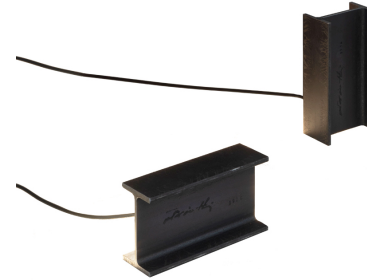

# MINI MAIS PLUS QUE CELA JE NE PEUX PAS

*Rudy Ricciotti*

Family of lamps in two sizes, floor and table lamps with indirect light in industrial style made of rough metal. Each lamp is produced in a traditional way so that small aesthetic and finishing differences between one product and another are a sign of uniqueness. The floor version is also available for outdoor use and is treated with protective paint.

## LAMPING

Source	linear LED
Total power	2,4W
Emission	direct/indirect
Switching	switch on cable
Tension	110/230V
Color temperature	2700K
Luminous flux	200lm
Typ CRI	85
Energy class	A+
Materials	steel
Notes	switch on cable, cable length 3m, lamps are sold three by three

## Structure

raw metal