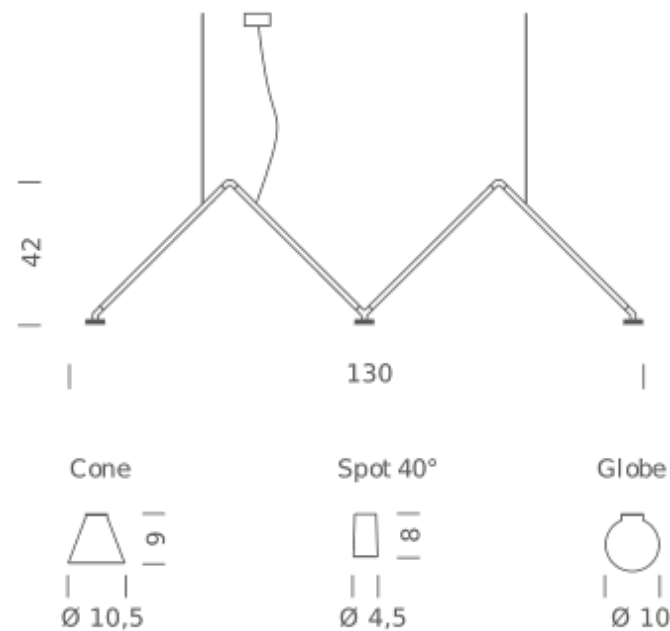

SPOT 40° | 3000K

LAMPING

Source	LED spot
Total power	3 x 3,5W
Emission	diffused downlight
Switching	dimmable 1-10V
Tension	110/240V
Color temperature	3000K
Luminous flux	3 x 400lm (source luminous flux)
Typ CRI	90
Energy class	A+
Materials	aluminum + PC + ABS
Notes	cable lenght 2m, led spot beam angle 40°

Codes

DAB LNN 52

Structure/Diffuser

black/black

Certificazioni