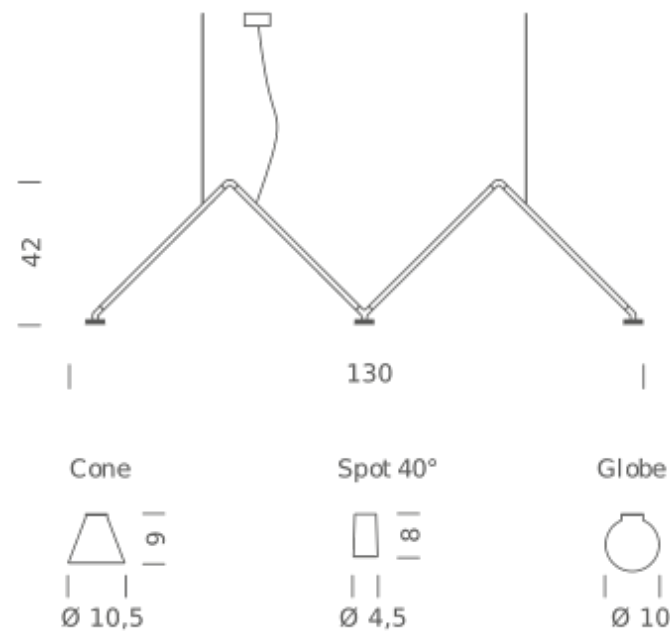

GLOBE | 3000K

LAMPING

Source	G4 LED
Total power	3 x 3,5W
Emission	diffused downlight
Switching	dimmable 1-10V
Tension	110/240V
Color temperature	3000K
Luminous flux	3 x 400lm (source luminous flux)
Typ CRI	90
Energy class	A+
Materials	aluminum + PC + ABS
Notes	cable lenght 2m, led spot beam angle 40°

Codes

DAB LNN 54

Structure/Diffuser

black/white

Certificazioni