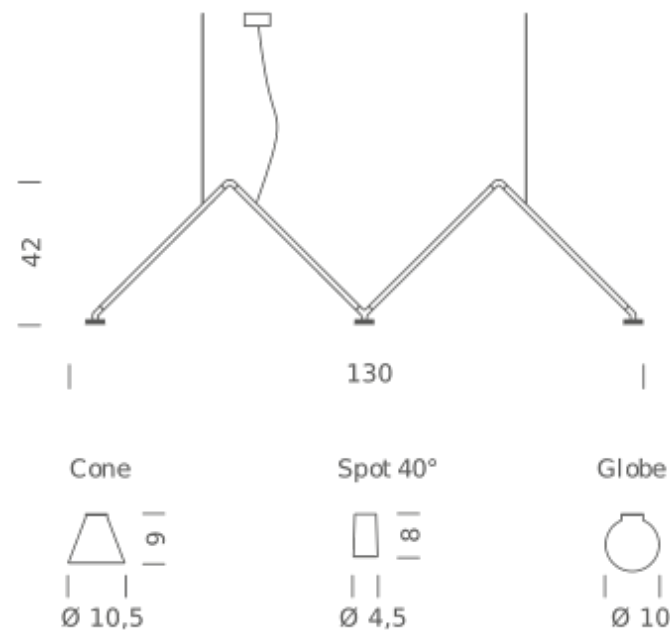

GLOBE | 2700K

LAMPING

Source	G4 LED
Total power	3 x 3,5W
Emission	diffused downlight
Switching	dimmable 1-10V
Tension	110/240V
Color temperature	2700K
Luminous flux	3 x 400lm (source luminous flux)
Typ CRI	90
Energy class	A+
Materials	aluminum + PC + ABS
Notes	cable lenght 2m, led spot beam angle 40°

Codes

DAB LNN 53

Structure/Diffuser

black/white

Certificazioni