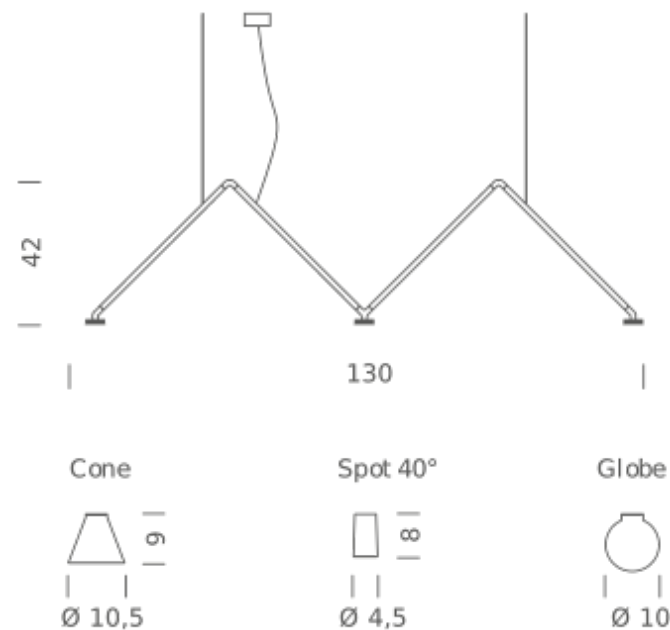

SPOT 40° | 2700K

LAMPING

Source	LED spot
Total power	3 x 3,5W
Emission	diffused downlight
Switching	dimmable 1-10V
Tension	110/240V
Color temperature	2700K
Luminous flux	3 x 400lm (source luminous flux)
Typ CRI	90
Energy class	A+
Materials	aluminum + PC + ABS
Notes	cable lenght 2m, led spot beam angle 40°

Codes

DAB LNN 51

Structure/Diffuser

black/black

PACKAGE

Package 01

Dimension: 15x80x150 cm

Certificazioni