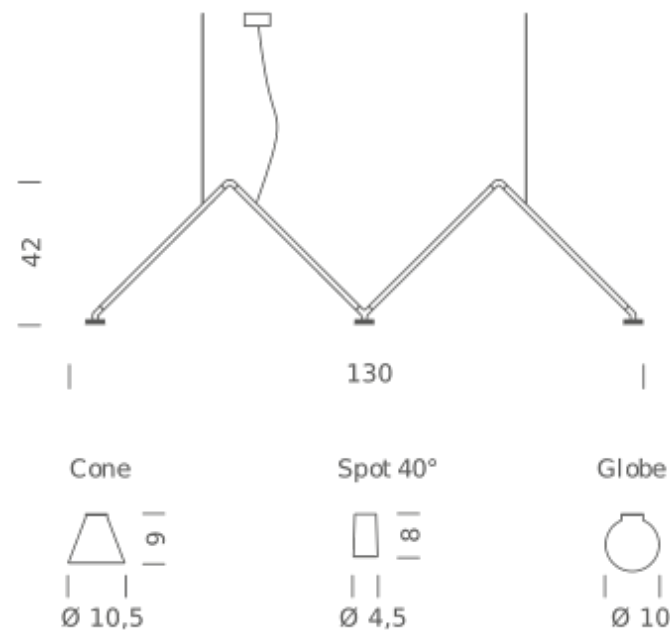

CONE | 2700K

LAMPING

Source	LED diffused
Total power	3 x 3,5W
Emission	indirect and diffused
Switching	dimmable 1-10V
Tension	110/240V
Color temperature	2700K
Luminous flux	3 x 400lm (source luminous flux)
Typ CRI	90
Energy class	A+
Materials	aluminum + PC + ABS + glass
Notes	cable lenght 2m, led diffused

Codes
DAB LNN 55

Structure/Diffuser
black/gold burnished

Certificazioni