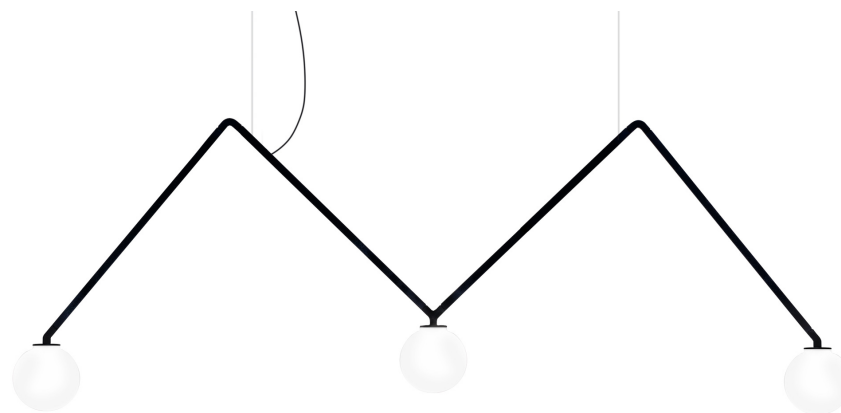

# DABLIU

Suspension lamp in aluminum. Composed of a slender structure with three light points and diffusers that can be selected according to different versions. Spot version available for punctual lighting, version with spherical diffuser in opal blown glass and version with a metallic cone in burnished gold and black finish that allows more light diffusion. LED on board, dimmable.

# SPOT 40° | 2700K