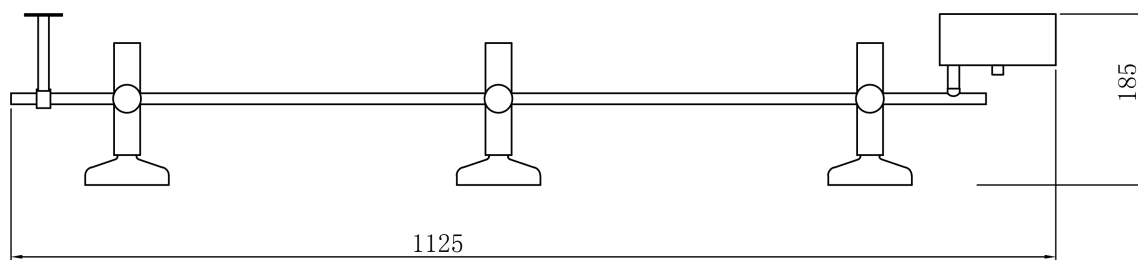

BLEND CEILING —
BY SABINA GRUBBESON 2015

#301 535

Blend ceiling lamp by Sabina Grubbesson has a graceful Scandinavian design. The details in brass has a strictly geometrical language with inspiration from Japan.

SPECIFICATIONS

ITEM NO 301 535

designer	SABINA GRUBBESON
category	CEILING
dimensions (cm)	L: 100, W: 9, H: 19
material	METAL & BRASS
texture	SAND
dimensions ceilingcup (cm)	D: 13, H: 5,5
material ceilingcup	METAL
socket	G4
max watt	3*2W
lightsource included	NO
recommended lightsource	FIND RECOMMENDED LIGHTSOURCES IN OUR DIGITAL SHOWROOM
dimming	DEPENDING ON LIGHTSOURCE
diffuser	NO
cable	TEXTILE CABLE, MATCHING COLOUR AS SHADE
mounting	CEILINGCUP, MATCHING COLOUR AS SHADE, TERMINAL BLOCK
class	CLASS II
ip	IP20
certification	CE

colour name	JET BLACK, BRASS
colour code reference	NCS S 9000-N, RAL 9005