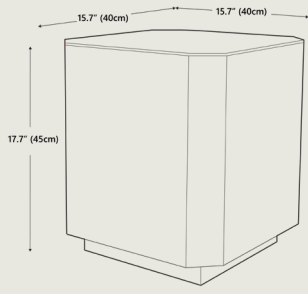

Dimensions

Overall Dimensions

15.7" W x 15.7" D x 17.7" H
40 cm x 40 cm x 45 cm

Packaging Dimensions

Height	23.2"		59 cm
Width	20.7"		52.5 cm
Depth	20.7"		52.5 cm

Net Weight

47.2 lbs | 21.4 kgs

Gross Weight

70.3 lbs | 31.9 kgs

COLOR OPTIONS

Variant:
Antique Mirror