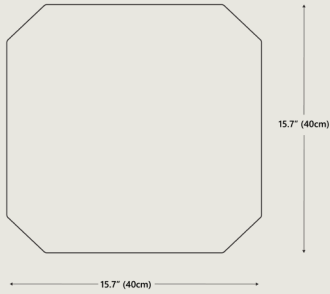

Dimensions

Overall Dimensions

15.7" W x 15.7" D x 17.7" H
40 cm x 40 cm x 45 cm

Packaging Dimensions

Height	23.2"		59 cm
Width	20.7"		52.5 cm
Depth	20.7"		52.5 cm

Net Weight

47.2 lbs | 21.4 kgs

Gross Weight

70.3 lbs | 31.9 kgs

COLOR OPTIONS

Variant:
Antique Mirror