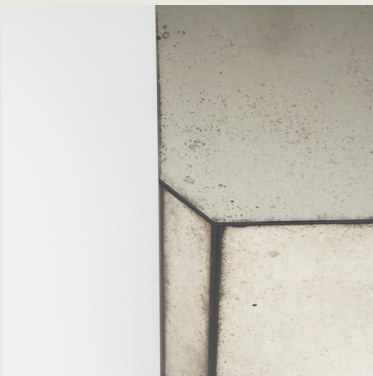

Cleaning & Care

- Regularly dust the surface using a soft, dry cloth to remove dirt and debris.
- Wipe gently with a damp cloth if needed. Dry immediately with a clean, dry cloth to prevent moisture buildup.
- Avoid prolonged exposure to heat sources and excessive moisture, as this may damage the surface.
- Avoid contact with acidic or corrosive substances, which may cause surface damage or discoloration.