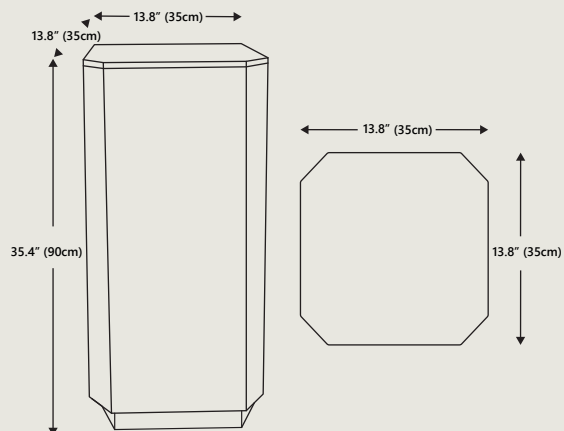

Dimensions

Overall Dimensions

13.8" W x 13.8" D x 35.4" H
35 cm x 35 cm x 90 cm

Packaging Dimensions

Height 40.6" | 103 cm
Width 18.7" | 47.5 cm
Depth 18.7" | 47.5 cm

Net Weight

75.4 lbs | 34.2 kgs

Gross Weight

106.1 lbs | 48.1 kgs

COLOR OPTIONS

Variant:

Antique Mirror