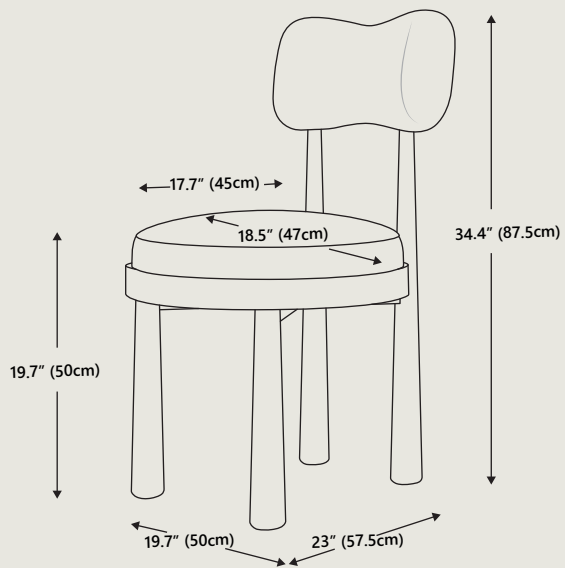

Dimensions

Overall dimensions 19.7" W x 23" D x 34.4" H
50 cm x 57.5 cm x 87.5 cm

Seat height 19.7" | 50 cm

Packaging Dimensions

Height 36" | 91.5 cm

Width 20.9" | 53 cm

Depth 23.8" | 60.5 cm

Net Weight

19.7 lbs | 9 kgs

Gross Weight

29.3 lbs | 13.3 kgs

COLOR OPTIONS

Variant:
Light Roasted Coffee

Variant:
Black Wood