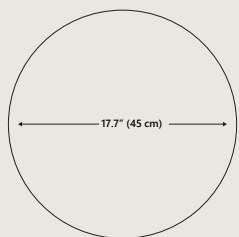

Dimensions

Overall Dimensions

Ø17.7" Dia x 19" H
 Ø45 cm Dia x 48 cm

Packaging Dimensions

| | | | |
|--------|-------|--|-------|
| Height | 24" | | 61 cm |
| Width | 22.8" | | 58 cm |
| Depth | 22.8" | | 58 cm |