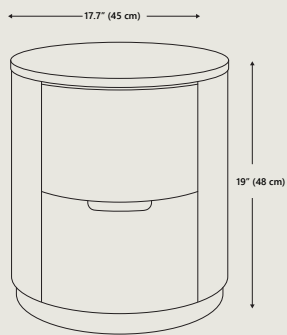

Dimensions

Overall Dimensions

Ø17.7" Dia x 19" H
 Ø45 cm Dia x 48 cm

Packaging Dimensions

| | | | |
|--------|-------|--|-------|
| Height | 24" | | 61 cm |
| Width | 22.8" | | 58 cm |
| Depth | 22.8" | | 58 cm |

Net Weight

66.2 lbs | 30 kgs

Gross Weight

94.8 lbs | 43 kgs

COLOR OPTIONS

Variant:
 Tamo Natural