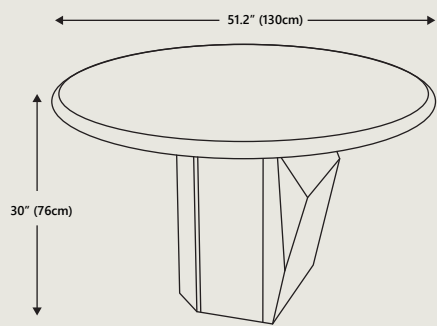

**Dimensions**

**Overall dimensions**

Ø51.2" Dia x 30" H  
 Ø130 cm Dia x 76 cm

**Packaging Dimensions  
 (Tabletop)**

Height 6.3" | 16 cm  
 Width 55.3" | 140.5 cm  
 Depth 55.3" | 140.5 cm

**Packaging Dimensions  
 (Base)**

Height 34" | 86.5 cm  
 Width 25.4" | 64.5 cm  
 Depth 24" | 61 cm

**Net Weight**

53.7 lbs | 24.4 kgs  
 183.6 lbs | 83.3 kgs

**Gross Weight**

99.7 lbs | 45.2 kgs  
 227.6 lbs | 103.2 kgs

**COLOR OPTIONS**