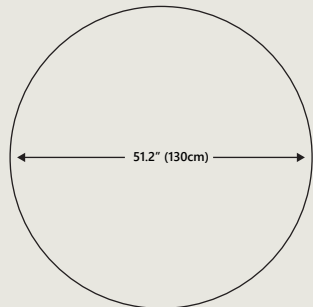

**Dimensions**

**Overall dimensions**

Ø51.2" Dia x 30" H  
 Ø130 cm Dia x 76 cm

**Packaging Dimensions  
 (Tabletop)**

Height 6.3" | 16 cm  
 Width 55.3" | 140.5 cm  
 Depth 55.3" | 140.5 cm

**Packaging Dimensions  
 (Base)**

Height 34" | 86.5 cm  
 Width 25.4" | 64.5 cm  
 Depth 24" | 61 cm

**Net Weight**

53.7 lbs | 24.4 kgs  
 183.6 lbs | 83.3 kgs

**Gross Weight**

99.7 lbs | 45.2 kgs  
 227.6 lbs | 103.2 kgs

**COLOR OPTIONS**