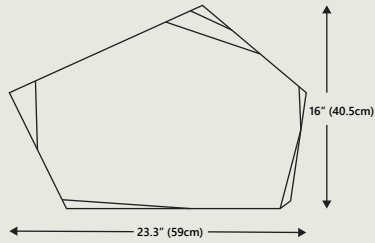

**Dimensions**

**Overall Dimensions**

23.3" W x 16" D x 17" H  
59 cm x 40.5 cm x 43 cm

**Packaging Dimensions**

Height	22.5"		57.2 cm
Width	28.4"		72.1 cm
Depth	21.3"		54 cm

**Net Weight**

32.1 lbs | 14.6 kgs