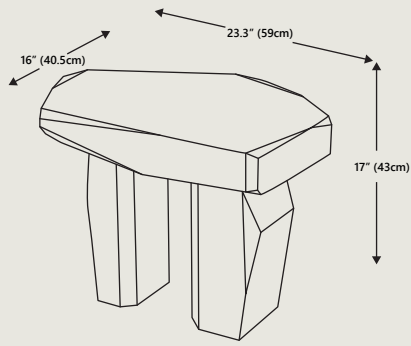

**Dimensions**

**Overall Dimensions**

23.3" W x 16" D x 17" H  
59 cm x 40.5 cm x 43 cm

**Packaging Dimensions**

Height	22.5"		57.2 cm
Width	28.4"		72.1 cm
Depth	21.3"		54 cm

**Net Weight**

32.1 lbs | 14.6 kgs