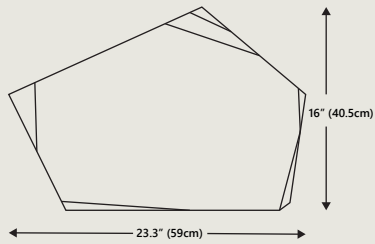

Dimensions

Overall Dimensions

23.3" W x 16" D x 17" H
59 cm x 40.5 cm x 43 cm

Packaging Dimensions

Height	21.3"		54 cm
Width	27"		68.5 cm
Depth	23.6"		60 cm

Net Weight

32.4 lbs | 14.7 kgs

Gross Weight