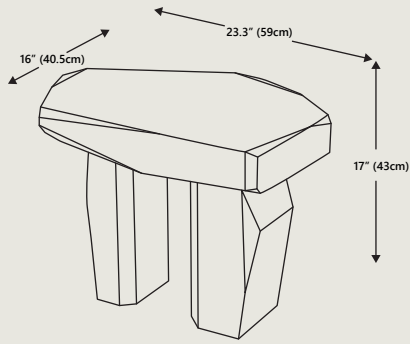

Dimensions

Overall Dimensions

23.3" W x 16" D x 17" H
59 cm x 40.5 cm x 43 cm

Packaging Dimensions

Height	21.3"		54 cm
Width	27"		68.5 cm
Depth	23.6"		60 cm

Net Weight

32.4 lbs | 14.7 kgs

Gross Weight