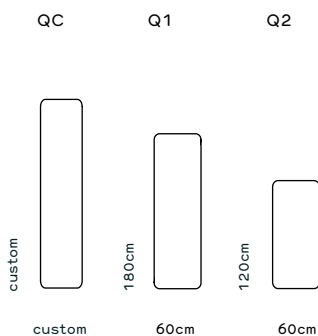

Net Weight

QC: custom kg / custom lb
Q1: 14 kg / 30.9 lb
Q2: 10 kg / 22 lb

Colours

inox
stainless steel

Dimensions

Tafla QC

H: custom
W: custom
D: 6 cm / 2.36"

Tafla Q1

H: 180 cm / 48.8"
W: 60 cm / 26.4"
D: 6 cm / 2.36"

Tafla Q2

H: 120 cm / 47.2"
W: 60 cm / 26.4"
D: 6 cm / 2.36"

Gross dimensions (with packaging)

Tafla QC (custome box)

weight: custom
H: custom
W: custom
D: costom

Tafla Q1

weight: 24 kg / 52.9 lb
H: 190 cm / 74.8"
W: 81 cm / 31.9"
D: 17 cm / 6.7"

Tafla Q2

weight: 16 kg / 35.3 lb
H: 138 cm / 54.3"
W: 81 cm / 31.9"
D: 18 cm / 7.1"

Lead time

4-8 weeks*

www.zieta.pl

Zieta Studio