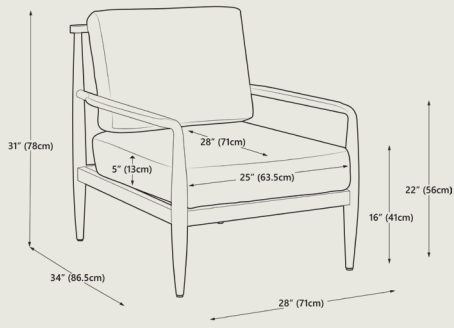

Dimensions	Overall dimensions	28" W x 34" D x 31" H 71 cm x 86.5 cm x 78 cm	
	Seat Height	16"	41 cm
	Packaging Dimensions	Height	38.3" 97.3 cm
		Width	35.3" 89.7 cm
		Depth	38.1" 96.8 cm
	Net Weight	33.3 lbs 15.1 kgs	
	Gross Weight	63 lbs 28.6 kgs	