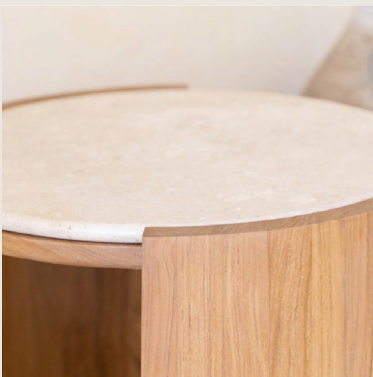

Setta Side Table

This Setta Side Table features a luxurious cream marble top and sturdy teak wood construction. Its elegant design adds a touch of sophistication to any room, while the durable materials ensure long-lasting use. Perfect for displaying decor or as a functional piece, this side table is a must-have for any modern home.

- Product Highlights**
- Features a luxurious light beige marble top and sturdy teak wood construction.
 - Each marble piece is handmade from natural materials, so variations in color, texture, and pattern are normal and add to its unique character.

Product Type Side Table / End Table

Environment Indoor

Country of Origin Indonesia

- Material**
- Teak Wood
 - Light Beige Marble

Upholstery N/A

Assembly Requirements N/A

- Cleaning & Care**
- Regularly dust the surface using a soft, dry cloth to remove dirt and debris.
 - Wipe gently with a damp cloth if needed. Dry immediately with a clean, dry cloth to prevent moisture buildup.
 - Avoid prolonged exposure to heat sources and excessive moisture, as this may damage the surface.
 - Avoid contact with acidic or corrosive substances, which may cause surface damage or discoloration.

Dimensions Overall dimensions 19.7" W x 18.5" D x 19.7" H
50 cm x 47 cm x 50 cm

Packaging Dimensions (Top) Height 19.7" | 50cm
Width 19.3" | 49 cm
Depth 3.9" | 10 cm

Packaging Dimensions (Base) Height 21.7" | 55 cm
Width 20.9" | 53 cm
Depth 19.7" | 50 cm