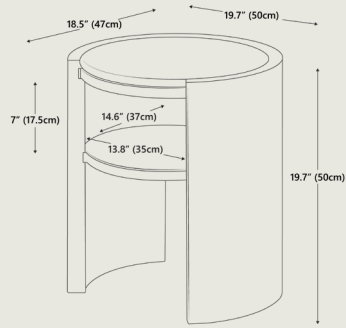

Dimensions Overall dimensions 19.7" W x 18.5" D x 19.7" H
50 cm x 47 cm x 50 cm

Packaging Dimensions (Top) Height 19.7" | 50cm
Width 19.3" | 49 cm
Depth 3.9" | 10 cm

Packaging Dimensions (Base) Height 21.7" | 55 cm
Width 20.9" | 53 cm
Depth 19.7" | 50 cm

Net Weight 42 lbs | 19.05 kgs

Gross Weight 65.8 lbs | 29.9 kgs

COLOR OPTIONS

Variant:
Natural Teak