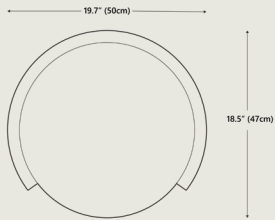

Dimensions Overall dimensions 19.7" W x 18.5" D x 19.7" H
50 cm x 47 cm x 50 cm

Packaging Dimensions (Top) Height 19.7" | 50cm
Width 19.3" | 49 cm
Depth 3.9" | 10 cm

Packaging Dimensions (Base) Height 21.7" | 55 cm
Width 20.9" | 53 cm
Depth 19.7" | 50 cm

Net Weight 42 lbs | 19.05 kgs

Gross Weight 65.8 lbs | 29.9 kgs

COLOR OPTIONS

Variant:
Natural Teak