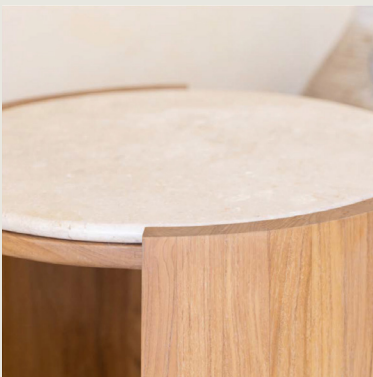

Setta Side Table

This Setta Side Table features a luxurious cream marble top and sturdy teak wood construction. Its elegant design adds a touch of sophistication to any room, while the durable materials ensure long-lasting use. Perfect for displaying decor or as a functional piece, this side table is a must-have for any modern home.

Product Type

Side Table / End Table

Environment

Indoor

Country of Origin

Indonesia

Material

- Teak Wood
- Cream Marble

Dimensions Overall dimensions 19.7" W x 18.5" D x 19.7" H
50 cm x 47 cm x 50 cm

Packaging Dimensions (Top) Height 19.7" | 50cm
Width 19.3" | 49 cm
Depth 3.9" | 10 cm

Packaging Dimensions (Base) Height 21.7" | 55 cm
Width 20.9" | 53 cm
Depth 19.7" | 50 cm