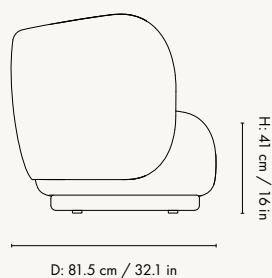

Rico Sofa 3-Seater

Design by ferm LIVING

Product details

Manufactured in Italy

Dimensions

Height: 79 cm / 31.1 in
Width: 210 cm / 82.7 in
Depth: 81.5 cm / 32.1 in
Back height: 73 cm / 28.7 in
Seat height: 41 cm / 16 in
Seat depth: 58 cm / 22.8 in
Weight: 60.5 kg

Materials and construction

Backrest: Moulded foam with inner iron structure
Seat: Polyurethane foam with inner wooden structure
Feet: Low density polyethylene

Care

Please see fermliving.com for care and maintenance instructions

Packsize

1

Test

EN 16139:2013

Furniture - Strength, durability, stability and safety
Requirements for non-domestic seating

Foam fire rating:

CAL117-2013 - pass

BS 5852 Crib5 - on request

Customisation Options

Fabric qualities

Price group I

Brushed

Price group II

Faded
Velvet

Rich
Velvet

Grain

NEW

NEW

Price group III

Bouclé

Louisiana

Focus

Price group IV

Confetti
Bouclé

Wool
Bouclé

Tonus
4

Price group V

Hallingdal
65

To see the specifications of each fabric and available colour assortment please go to the fabric and leather overview