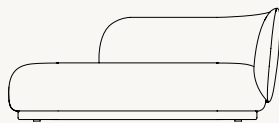

Backrest - Right