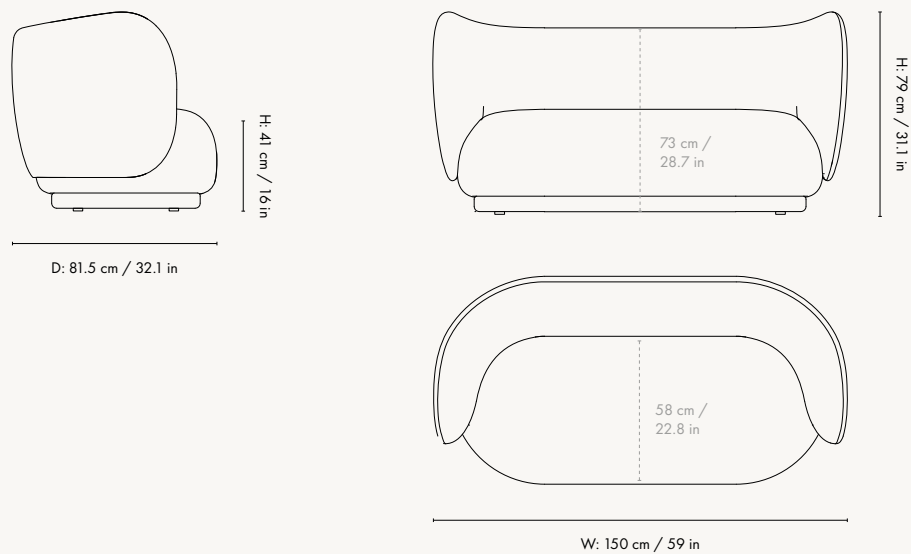

Price group V

Hallingdal
65

To see the specifications of each fabric and available colour assortment please go to the fabric and leather overview