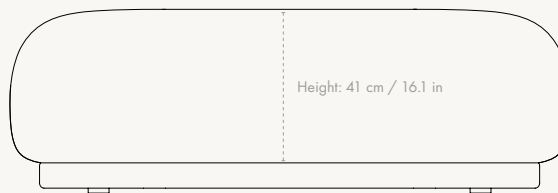

Product details

Manufactured in Italy

Dimensions

Height: 79 cm / 31.1 in
Width: 210 cm / 82.7 in
Depth: 81.5 cm / 32.1 in
Back height: 73 cm / 28.7 in
Seat height: 41 cm / 16 in
Seat depth: 58 cm / 22.8 in
Weight: 60.5 kg

Dimensions

Height: 79 cm / 31.1 in
Width: 190 cm / 74.8 in
Back height: 73 cm / 28.7 in
Depth: 81.5 cm / 32 in
Seat height: 41 cm / 16 in
Seat depth: 58 cm / 22.8 in
Weight: 56 kg

Materials and construction

Product details

Manufactured in Italy

Dimensions

Height: 41 cm / 16.1 in
Width: 124 cm / 48.8 in
Depth: 69 cm / 27.2 in
Weight: 20.5 kg

Materials and construction

Seat: Polyurethane foam with inner wooden structure
Feet: Low density polyethylene

Price group V

Hallingdal
65

To see the specifications of each fabric and available colour assortment please go to the fabric and leather overview

Depth: 69 cm / 27.2 in

Height: 41 cm / 16.1 in

Width: 124 cm / 48.8 in