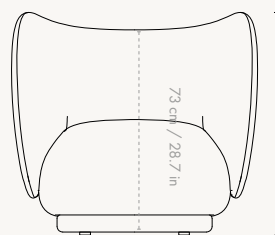

Width: 87 cm / 34.3 in

H: 79 cm / 31.1 in