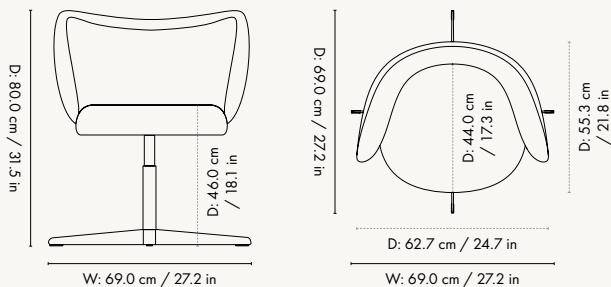

Rico Dining Chair – Swivel base