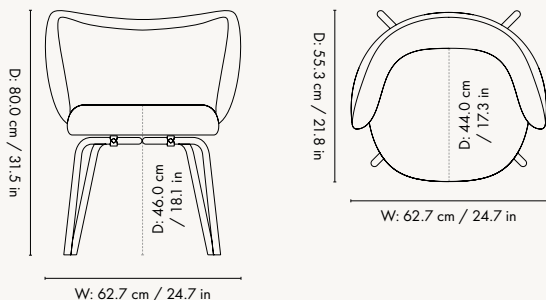

Rico Dining Chair – Fixed base