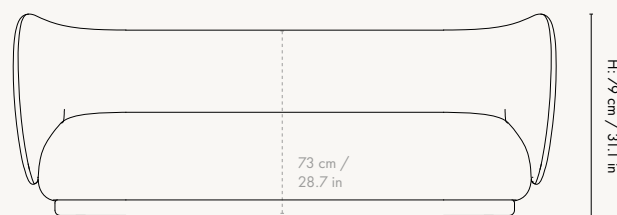

Rico Sofa 3-Seater

Design by ferm LIVING

Product details

Manufactured in Italy

Dimensions

Height: 79 cm / 31.1 in
Width: 210 cm / 82.7 in
Depth: 81.5 cm / 32.1 in
Back height: 73 cm / 28.7 in
Seat height: 41 cm / 16 in
Seat depth: 58 cm / 22.8 in
Weight: 60.5 kg

Materials and construction

Backrest: Moulded foam with inner iron structure
Seat: Polyurethane foam with inner wooden structure
Feet: Low density polyethylene

Care

Please see fermliving.com for care and maintenance instructions

Packsize

1

Test

EN 16139:2013

Furniture - Strength, durability, stability and safety
Requirements for non-domestic seating

Foam fire rating:

CAL117-2013 - pass

BS 5852 Crib5 - on request

Customisation Options

Fabric qualities

Price group I

Brushed

Price group II

Faded
Velvet

Rich
Velvet

Grain

NEW

NEW

Price group III

Bouclé

Louisiana

Focus

Price group IV

Confetti
Bouclé

Wool
Bouclé

Tonus
4

Price group V

Hallingdal
65

To see the specifications of each fabric and available colour assortment please go to the fabric and leather overview