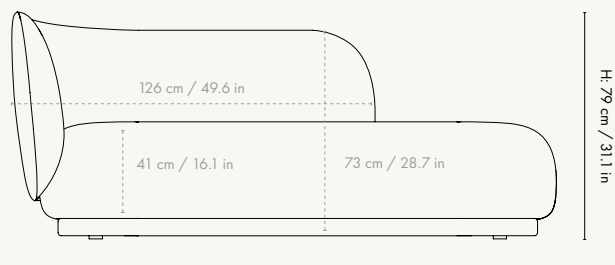

Backrest options

Rico Divan is available with the backrest on the right or left side.