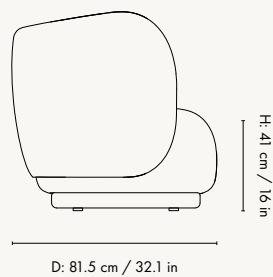

Rico Sofa 4-Seater

Design by ferm LIVING

Product details

Manufactured in Italy

Dimensions

Height: 79 cm / 31.1 in
Width: 260 cm / 102.4 in
Depth: 81.5 cm / 32.1 in
Back height: 73 cm / 28.7 in
Seat height: 41 cm / 16 in
Seat depth: 58 cm / 22.8 in
Weight: 74.5 kg

Materials and construction

Backrest: Moulded foam with inner iron structure
Seat: Polyurethane foam with inner wooden structure
Feet: Low density polyethylene

Care

Please see fermliving.com for care and maintenance instructions

Packsize

1

Test

Foam fire rating:
CAL117-2013 - pass
BS 5852 Crib5 - on request

Customisation Options

Fabric qualities

Price group I

Price group II

NEW

NEW

Price group III

Price group IV

Price group V

To see the specifications of each fabric and available colour assortment please go to the fabric and leather overview