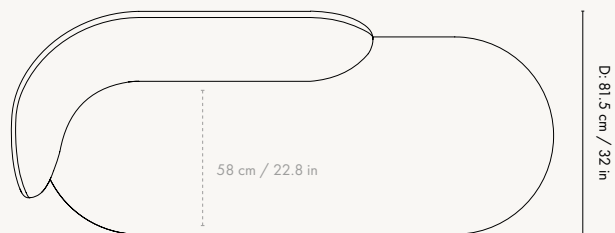

Backrest options

Rico Divan is available with the backrest on the right or left side.