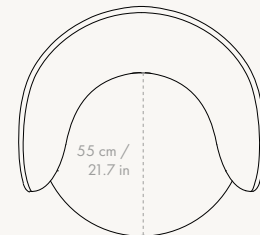

Width: 87 cm / 34.3 in

55 cm /
21.7 in