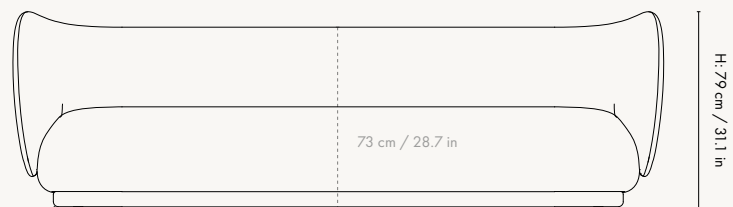

Rico Sofa 4-Seater

Design by ferm LIVING

Product details

Manufactured in Italy

Dimensions

Height: 79 cm / 31.1 in
Width: 260 cm / 102.4 in
Depth: 81.5 cm / 32.1 in
Back height: 73 cm / 28.7 in
Seat height: 41 cm / 16 in
Seat depth: 58 cm / 22.8 in
Weight: 74.5 kg

Materials and construction

Backrest: Moulded foam with inner iron structure
Seat: Polyurethane foam with inner wooden structure
Feet: Low density polyethylene

Care

Please see fermliving.com for care and maintenance instructions

Packsize

1

Test

Foam fire rating:
CAL117-2013 - pass
BS 5852 Crib5 - on request

Customisation Options

Fabric qualities

Price group I

Price group II

NEW

NEW

Price group III

Price group IV

Price group V

To see the specifications of each fabric and available colour assortment please go to the fabric and leather overview