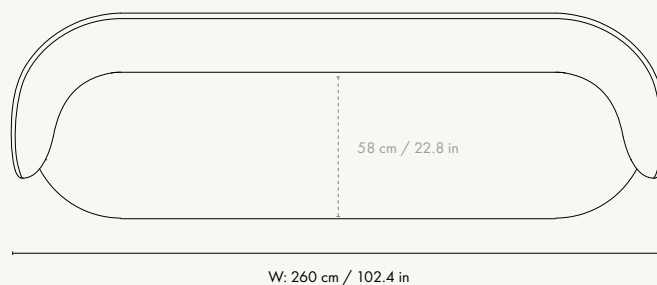

Rico Sofa 4-Seater

Design by ferm LIVING

Product details

Manufactured in Italy

Dimensions

Height: 79 cm / 31.1 in
Width: 260 cm / 102.4 in
Depth: 81.5 cm / 32.1 in
Back height: 73 cm / 28.7 in
Seat height: 41 cm / 16 in
Seat depth: 58 cm / 22.8 in
Weight: 74.5 kg

Materials and construction

Backrest: Moulded foam with inner iron structure
Seat: Polyurethane foam with inner wooden structure
Feet: Low density polyethylene

Care

Please see fermliving.com for care and maintenance instructions

Packsize

1

Test

Foam fire rating:
CAL117-2013 - pass
BS 5852 Crib5 - on request

Customisation Options

Fabric qualities

Price group I

Price group II

NEW

NEW

Price group III

Price group IV

Price group V

To see the specifications of each fabric and available colour assortment please go to the fabric and leather overview