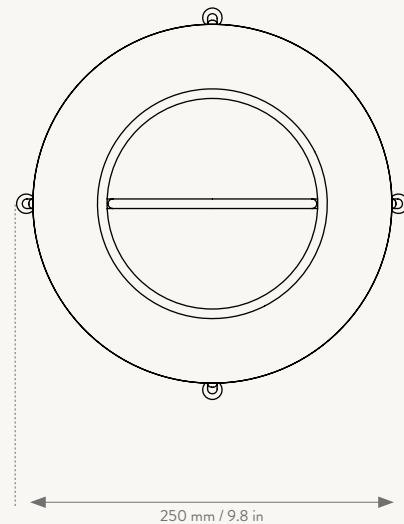

1104266251
Natural

PORTI BRAIDED LAMP

Size: Ø: 25 x H: 50 cm
Ø: 9.8 x H: 19.7 in

Material: Braided rattan with iron base and LED dome

Care: Wipe with a dry cloth

Info: Voltage: 220-240V – 50Hz.
Light source: 2W Non removable dimmable LED light source, warm white. 2700K, CRI >90. Dimmable up to 50 lm
Service life: 30.000 hours. Including 1.5 m USB cable type C. Adapter not included.
Needed adapter specification: 100-240V, 5V/2A output

Net. weight: 1 kg

Packsizes: 2