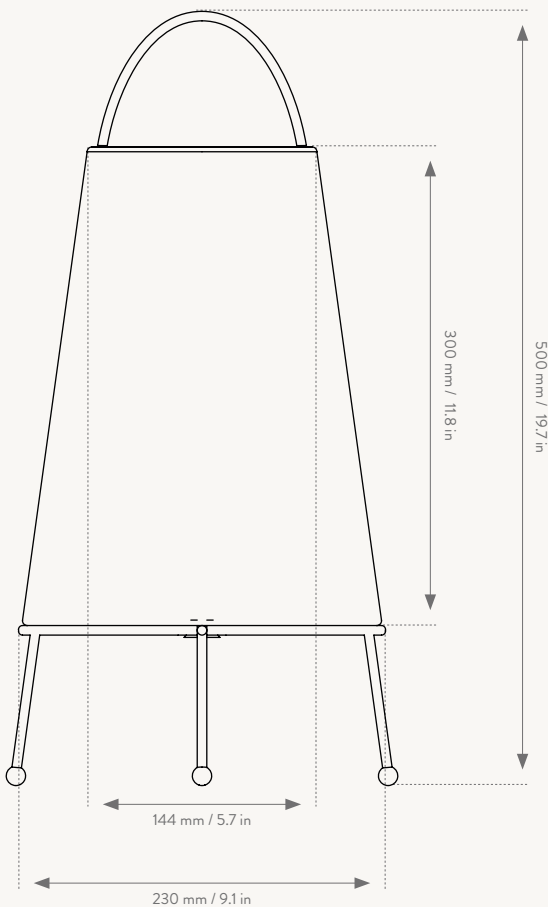

1104266251
Natural

PORTI BRAIDED LAMP

Size: Ø: 25 x H: 50 cm
Ø: 9.8 x H: 19.7 in

Material: Braided rattan with iron base and LED dome

Care: Wipe with a dry cloth

Info: Voltage: 220-240V – 50Hz.
Light source: 2W Non removable dimmable LED light source, warm white. 2700K, CRI >90. Dimmable up to 50 lm
Service life: 30.000 hours. Including 1.5 m USB cable type C. Adapter not included.
Needed adapter specification: 100-240V, 5V/2A output

Net. weight: 1 kg

Packsizes: 2