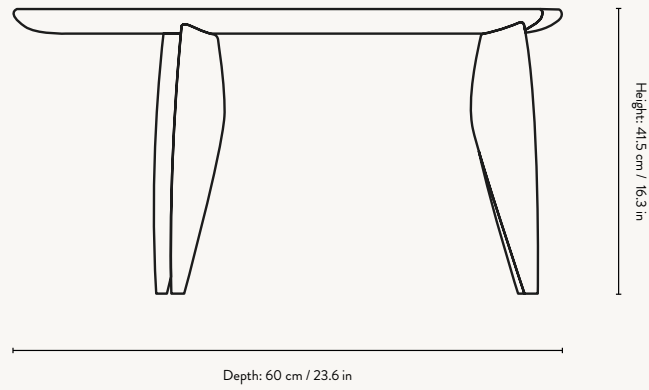

FEVE COFFEE TABLE