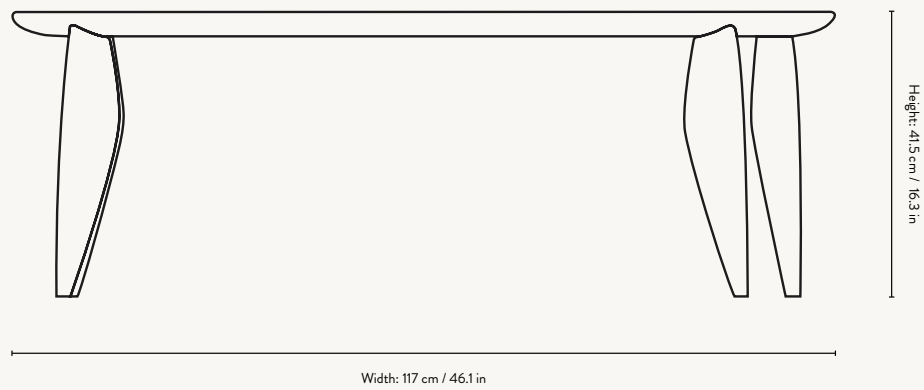

FEVE COFFEE TABLE