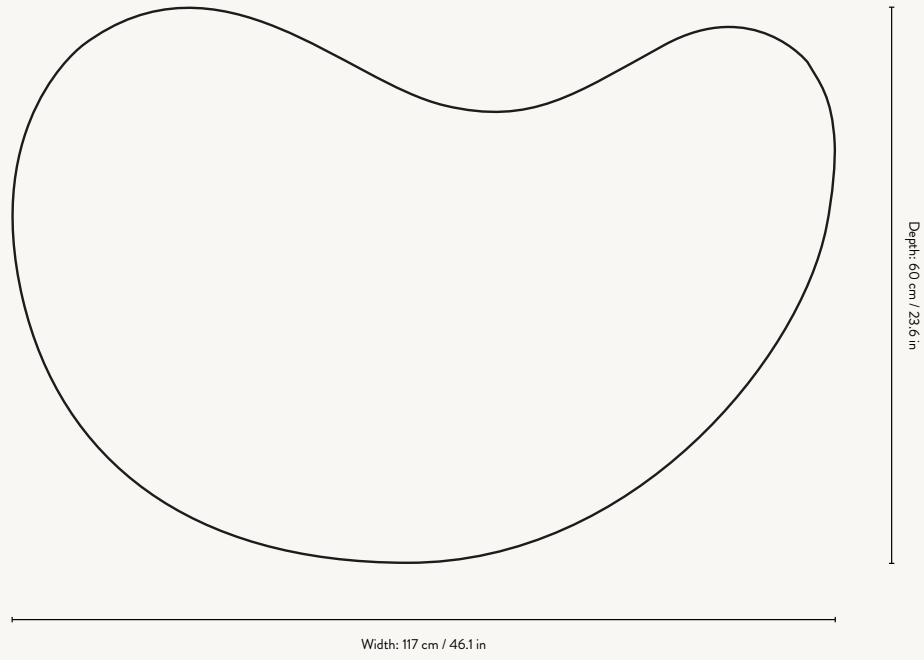

FEVE COFFEE TABLE