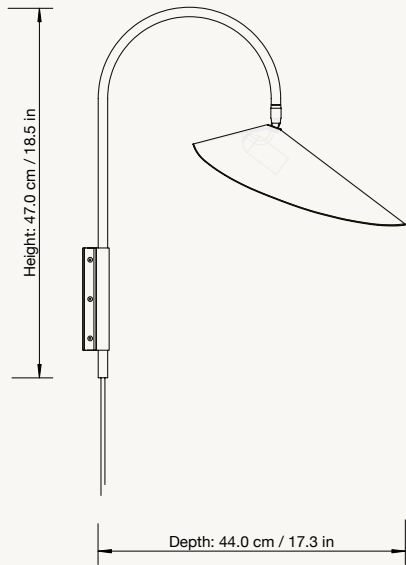

ARUM SWIVEL WALL LAMP

Lamp and lampshade direction
can be adjusted