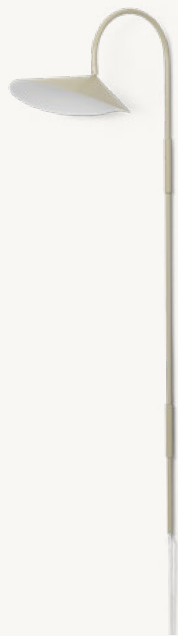

Country of origin: China

Assembly: The lamps come fully assembled. A detailed manual for wall mounting is included with the wall lamp.

MATERIALS

Structure: extruded steel tube with die cast steel joints & brackets. Powder coated in matte black, bronze or cashmere.
Lampshade: pressed aluminium. Outside powder coated in matte black and inside in matte off-white.
Base of table and floor lamps: handmade solid black marble.
Cord: 2.6 meters of black fabric covered cord with inline rocker switch.

Net. weight: 0.9 kg
Packsizes: 2

ARUM WALL LAMP TALL

Size: H: 127 x W: 25.5 x D: 44 cm
H: 50 x W: 10 x D: 17.3 in

Material: Powder coated iron structure and aluminium lampshade. Electrical components. E14 socket. 2.6 metre fabric cord. Matte Off-white inside

Net. weight: 1.4 kg
Packsizes: 1

ARUM SWIVEL WALL LAMP TALL

Size: H: 127 x W: 26 x D: 44 cm
H: 50 x W: 10.2 x D: 17.3 in

Material: Powder coated iron structure and aluminium lampshade matte Off-white inside. Electrical components E14 socket 2.6 metre fabric cord with on/off switch