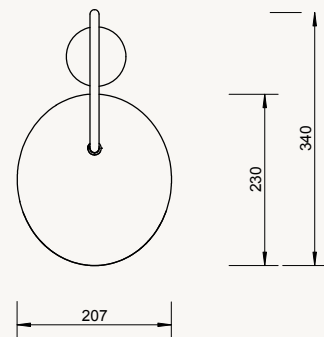

Net. weight: 1.4 kg

Packsizes: 1

ARUM SWIVEL WALL LAMP

Size: H: 47 x W: 26 x D: 44 cm
H: 18.5 x W: 10.2 x D: 17.3 in

Material: Powder coated iron structure and aluminium lampshade matte Off-white inside. Electrical components E14 socket 2.6 metre fabric cord with on/off switch

Net. weight: 0.9 kg

Packsizes: 2

ARUM WALL SCONCE

Size: H: 29 x W: 26 x D: 16 cm
H: 11.4 x W: 10.2 x D: 6.3 in

Material: Powder coated aluminium lampshade with stainless steel bracket. E14 socket with 2.6 metre fabric cord. Matte Off-white inside

Care: Wipe with a damp cloth

Info: Voltage: 220-240V - 50Hz. Light source: E14 max 12 watt LED. Bulb not included. Direction of lampshade can be adjusted. Only approved for EU/NO/CH/SA/UK (UK plug version for UK). Separate version for US. Registered design

Net. weight: 0.5 kg

Packsizes: 2

ARUM FLOOR LAMP

Lampshade direction can be adjusted

ARUM TABLE LAMP

ARUM TALL WALL LAMP

ARUM WALL LAMP

ARUM SWIVEL WALL LAMP TALL