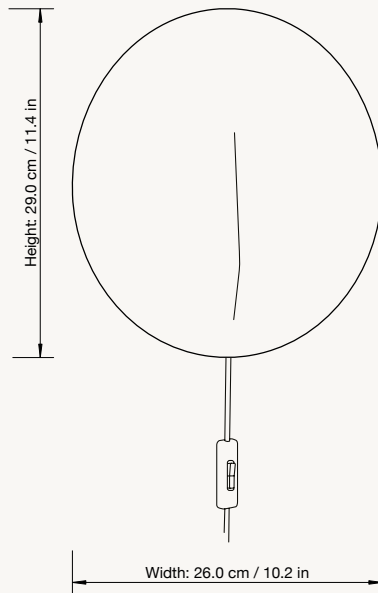

ARUM WALL SCONCE

Lampshade direction
can be adjusted