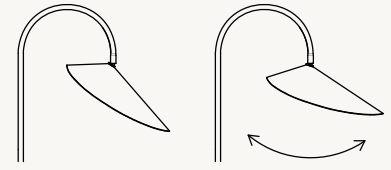

ARUM FLOOR LAMP

Lampshade direction can be adjusted