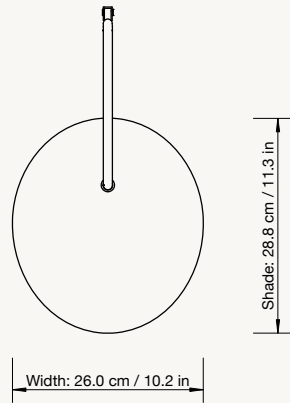

ARUM SWIVEL WALL LAMP

Lamp and lampshade direction
can be adjusted