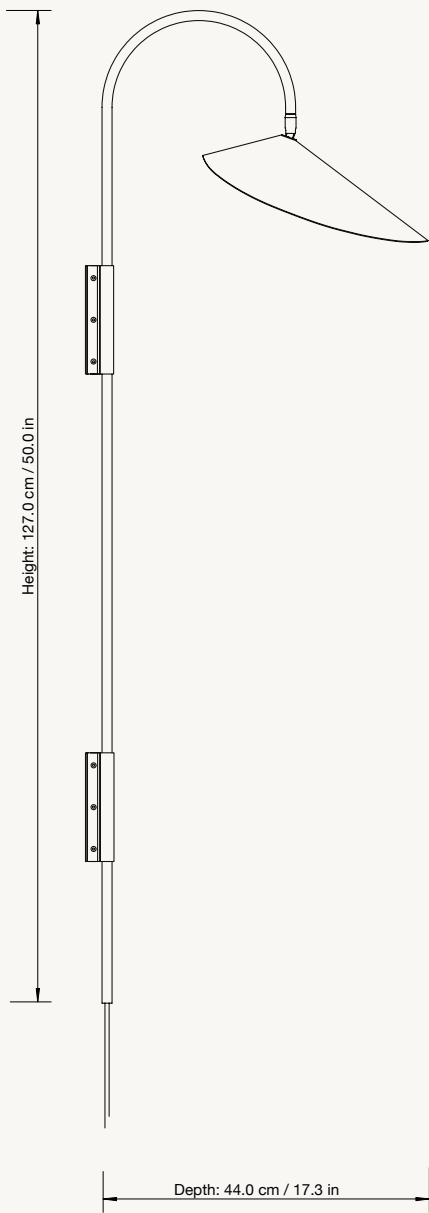

IP20

ARUM FLOOR LAMP

Size: H: 136 x W: 25 x D: 42 cm
H: 53.5 x W: 9.8 x D: 16.5 in

Material: Solid black marble base. Powder coated iron structure and aluminium lampshade. Electrical components. E14 socket. 2.6 metre black fabric cord. Matte Off-white inside.
Solid travertine base. Powder coated iron structure and aluminium lampshade. Electrical components. E14 socket. 2.6 metre fabric cord. Matte Off-white inside

Net. weight: 1.4 kg

Packsizes: 1

ARUM SWIVEL WALL LAMP

Size: H: 47 x W: 26 x D: 44 cm
H: 18.5 x W: 10.2 x D: 17.3 in

Material: Powder coated iron structure and aluminium lampshade matte Off-white inside. Electrical components E14 socket 2.6 metre fabric cord with on/off switch

Care: Wipe with a damp cloth

Info: Voltage: 220-240V - 50Hz. Light source: E14 max 12 watt LED. Bulb not included. Direction of lampshade can be adjusted. Only approved for EU/NO/CH/SA/UK (UK plug version for UK). Separate version for US. Registered design

Net. weight: 0.5 kg

Packsizes: 2

ARUM FLOOR LAMP

Lampshade direction can be adjusted

ARUM TABLE LAMP

ARUM TALL WALL LAMP

ARUM WALL LAMP

ARUM SWIVEL WALL LAMP TALL