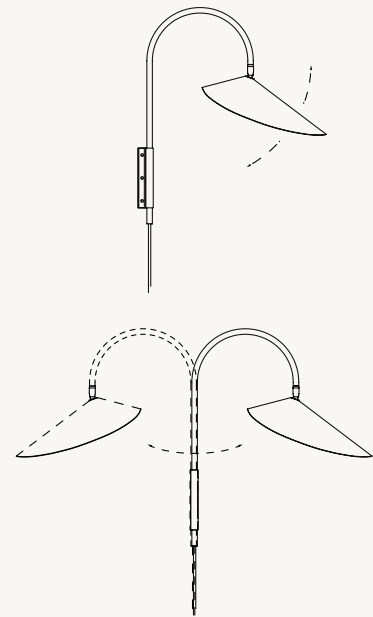

Care: Wipe with a damp cloth

Info: Voltage: 220-240V - 50Hz. Light source: E14 max 12 watt LED. Bulb not included. Direction of lampshade can be adjusted. Only approved for EU/NO/CH/SA/UK (UK plug version for UK). Separate version for US. Registered design

Net. weight: 0.5 kg

Packsizes: 2

ARUM FLOOR LAMP

Lampshade direction can be adjusted

ARUM TABLE LAMP

ARUM TALL WALL LAMP

ARUM WALL LAMP

ARUM SWIVEL WALL LAMP TALL

Lampshade direction
can be adjusted

ARUM SWIVEL WALL LAMP

Lamp and lampshade direction
can be adjusted

ARUM WALL SCONCE

Lampshade direction
can be adjusted

Space to feel comfortably you