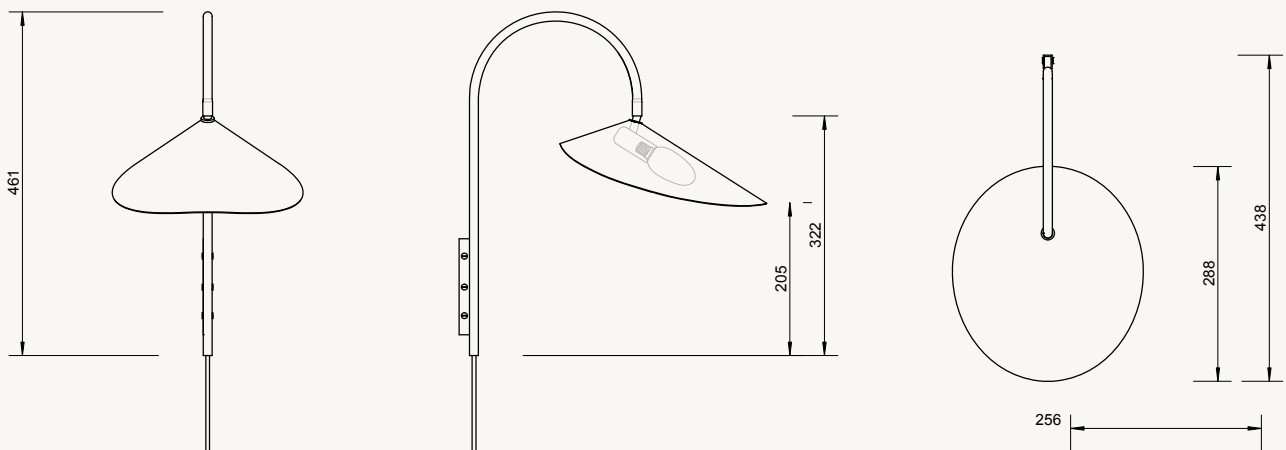

Care: Wipe with a damp cloth

Info: Voltage: 220-240V - 50Hz. Light source: E14 max 12 watt LED. Bulb not included. Direction of lampshade can be adjusted. Only approved for EU/NO/CH/SA/UK (UK plug version for UK). Separate version for US. Registered design

Net. weight: 0.5 kg

Packsizes: 2

ARUM FLOOR LAMP

Lampshade direction can be adjusted

ARUM TABLE LAMP

ARUM TALL WALL LAMP

ARUM WALL LAMP

ARUM SWIVEL WALL LAMP TALL

Lampshade direction
can be adjusted

ARUM SWIVEL WALL LAMP

Lamp and lampshade direction
can be adjusted

ARUM WALL SCONCE

Lampshade direction
can be adjusted

Space to feel comfortably you