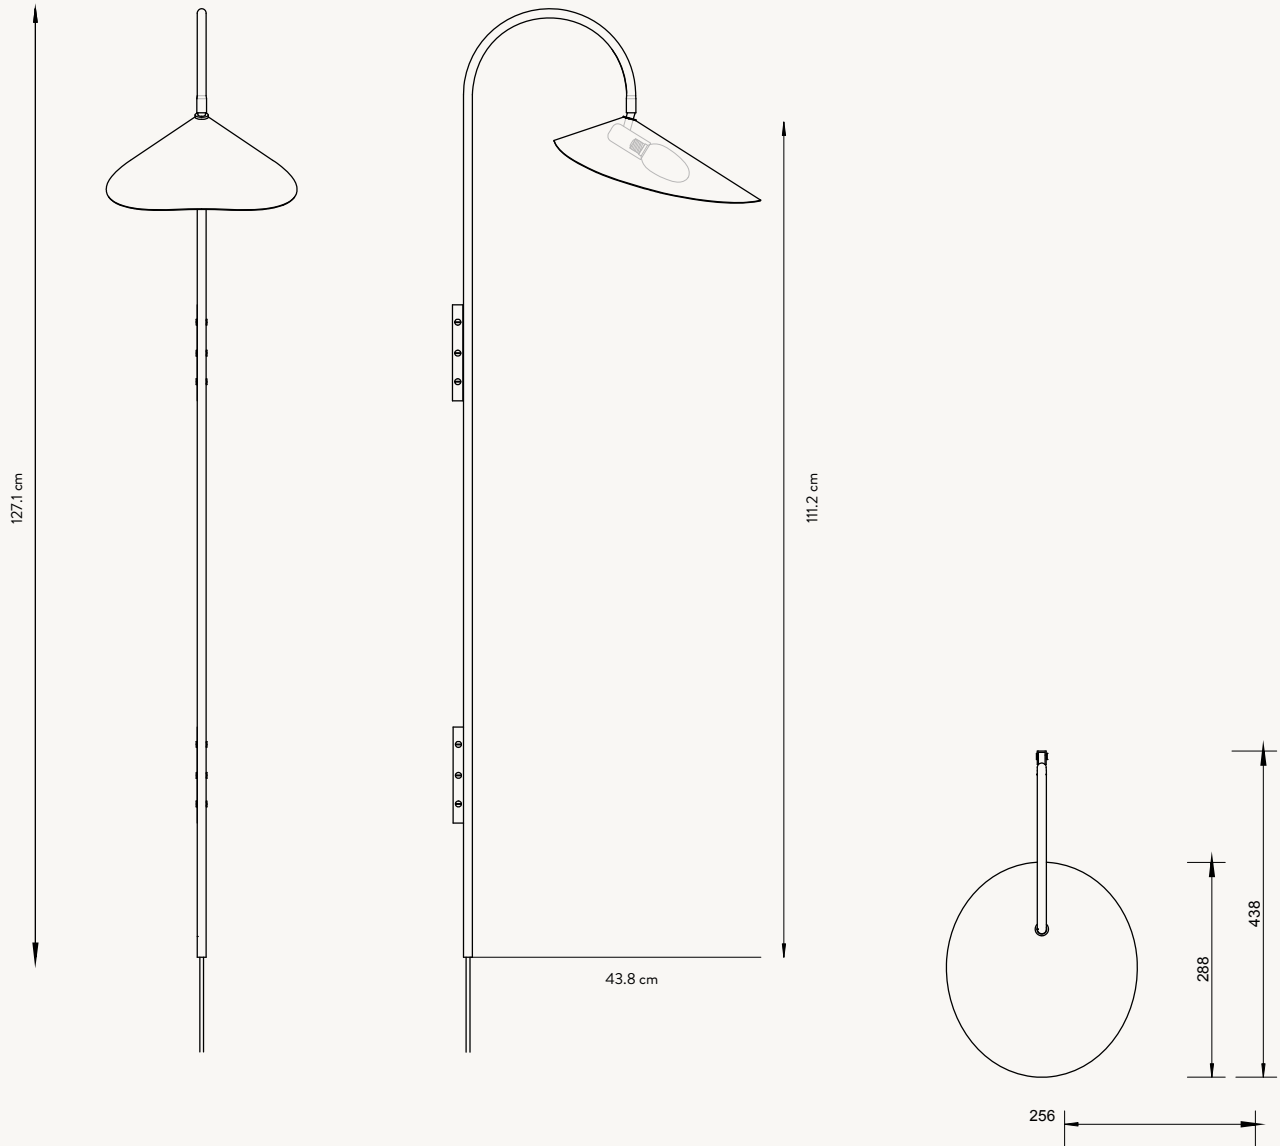

Net. weight: 1.4 kg

Packsizes: 1

ARUM SWIVEL WALL LAMP

Size: H: 47 x W: 26 x D: 44 cm
H: 18.5 x W: 10.2 x D: 17.3 in

Material: Powder coated iron structure and aluminium lampshade matte Off-white inside. Electrical components E14 socket 2.6 metre fabric cord with on/off switch

Care: Wipe with a damp cloth

Info: Voltage: 220-240V - 50Hz. Light source: E14 max 12 watt LED. Bulb not included. Direction of lampshade can be adjusted. Only approved for EU/NO/CH/SA/UK (UK plug version for UK). Separate version for US. Registered design

Net. weight: 0.5 kg

Packsizes: 2

ARUM FLOOR LAMP

Lampshade direction can be adjusted

ARUM TABLE LAMP

ARUM TALL WALL LAMP

ARUM WALL LAMP

ARUM SWIVEL WALL LAMP TALL

Lampshade direction
can be adjusted

ARUM SWIVEL WALL LAMP

Lamp and lampshade direction
can be adjusted

ARUM WALL SCONCE

Lampshade direction
can be adjusted

Space to feel comfortably you