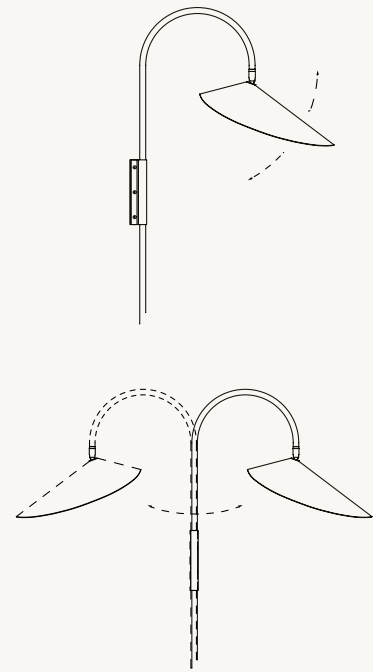

Net. weight: 0.9 kg

Packsizes: 2

ARUM WALL SCONCE

Size: H: 29 x W: 26 x D: 16 cm
H: 11.4 x W: 10.2 x D: 6.3 in

Material: Powder coated aluminium lampshade with stainless steel bracket. E14 socket with 2.6 metre fabric cord. Matte Off-white inside

Care: Wipe with a damp cloth

Info: Voltage: 220-240V - 50Hz. Light source: E14 max 12 watt LED. Bulb not included. Direction of lampshade can be adjusted. Only approved for EU/NO/CH/SA/UK (UK plug version for UK). Separate version for US. Registered design

Net. weight: 0.5 kg

Packsizes: 2

ARUM FLOOR LAMP

Lampshade direction can be adjusted

ARUM TABLE LAMP

ARUM TALL WALL LAMP

ARUM WALL LAMP

ARUM SWIVEL WALL LAMP TALL

Lampshade direction
can be adjusted

ARUM SWIVEL WALL LAMP

Lamp and lampshade direction
can be adjusted

ARUM WALL SCONCE

Lampshade direction
can be adjusted

Space to feel comfortably you