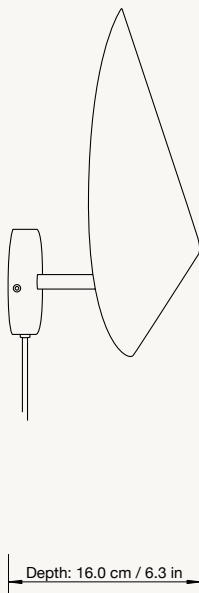

ARUM WALL SCONCE

Lampshade direction
can be adjusted