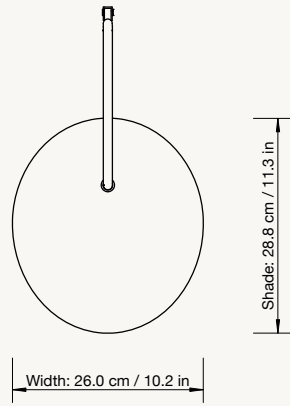

Net. weight: 0.9 kg
Packsizes: 2

ARUM WALL LAMP TALL

Size: H: 127 x W: 25.5 x D: 44 cm
H: 50 x W: 10 x D: 17.3 in

Material: Powder coated iron structure and aluminium lampshade. Electrical components. E14 socket. 2.6 metre fabric cord. Matte Off-white inside

Net. weight: 1.4 kg

Packsizes: 1

ARUM SWIVEL WALL LAMP

Size: H: 47 x W: 26 x D: 44 cm
H: 18.5 x W: 10.2 x D: 17.3 in

Material: Powder coated iron structure and aluminium lampshade matte Off-white inside. Electrical components E14 socket 2.6 metre fabric cord with on/off switch

Net. weight: 0.9 kg

Packsizes: 2

ARUM WALL SCONCE

Size: H: 29 x W: 26 x D: 16 cm
H: 11.4 x W: 10.2 x D: 6.3 in

Material: Powder coated aluminium lampshade with stainless steel bracket. E14 socket with 2.6 metre fabric cord. Matte Off-white inside

Net. weight: 0.5 kg

Packsizes: 2

ARUM FLOOR LAMP

Lampshade direction can be adjusted

ARUM TABLE LAMP

ARUM TALL WALL LAMP

ARUM WALL LAMP

ARUM SWIVEL WALL LAMP TALL