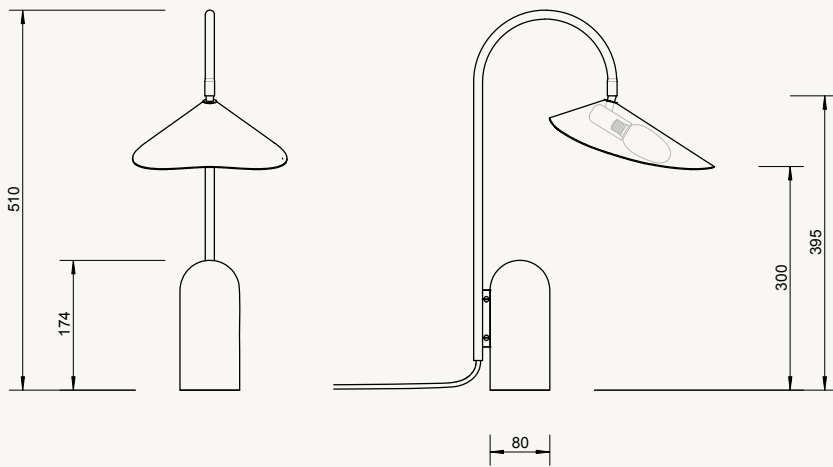

Net. weight: 1.4 kg

Packsizes: 1

ARUM SWIVEL WALL LAMP

Size: H: 47 x W: 26 x D: 44 cm
H: 18.5 x W: 10.2 x D: 17.3 in

Material: Powder coated iron structure and aluminium lampshade matte Off-white inside. Electrical components E14 socket 2.6 metre fabric cord with on/off switch

Care: Wipe with a damp cloth

Info: Voltage: 220-240V - 50Hz. Light source: E14 max 12 watt LED. Bulb not included. Direction of lampshade can be adjusted. Only approved for EU/NO/CH/SA/UK (UK plug version for UK). Separate version for US. Registered design

Net. weight: 0.5 kg

Packsizes: 2

ARUM FLOOR LAMP

Lampshade direction can be adjusted

ARUM TABLE LAMP

ARUM TALL WALL LAMP

ARUM WALL LAMP

ARUM SWIVEL WALL LAMP TALL

Lampshade direction
can be adjusted

ARUM SWIVEL WALL LAMP

Lamp and lampshade direction
can be adjusted

ARUM WALL SCONCE

Lampshade direction
can be adjusted

Space to feel comfortably you