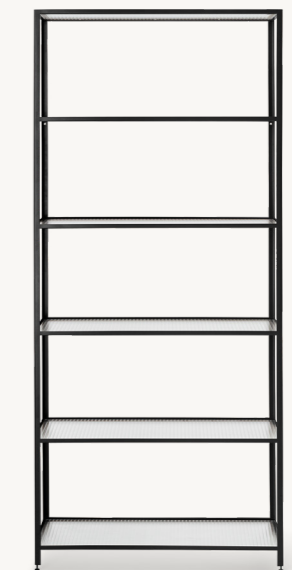

1104263106
Black

100569693
Cashmere

HAZE VITRINE - REEDED GLASS

Size: H: 155 x W: 70 x D: 32 cm
H: 61 x W: 27.6 x D: 12.6 in
Material: Reeded glass and powder coated steel
Care: Wipe with a damp cloth
Info: Two metal shelves included. Registered design
Design: Collaboration with Says Who
Country: Bosnia and Herzegovina
Net. weight: 44 kg
Packsize: 1

3251
Black

HAZE WALL CABINET - WIRED GLASS

Size: H: 60 x W: 35 x D: 15 cm
H: 23.6 x W: 13.8 x D: 5.9 in
Material: Wired glass and powder coated iron
Care: Wipe with a damp cloth
Info: Two metal shelves included. It can be hung in either of both ways. Registered design
Design: Collaboration with Says Who
Country: China
Net. weight: 11.5 kg
Packsize: 1

3252
Black

HAZE VITRINE - WIRED GLASS

Size: H: 155 x W: 70 x D: 32 cm
H: 61 x W: 27.6 x D: 12.6 in
Material: Wired glass and powder coated steel
Care: Wipe with a damp cloth
Info: Two metal shelves included. Registered design
Design: Collaboration with Says Who
Country: Bosnia and Herzegovina
Net. weight: 55 kg
Packsize: 1

110052101
Black

110053693
Cashmere

HAZE BOOKCASE - REEDED GLASS

Size: H: 185 x W: 80 x D: 30 cm
H: 72.8 x W: 31.5 x D: 11.8 in
Material: Reeded glass and powder coated steel
Care: Wipe with a damp cloth
Info: Including wall brackets and adjustable feet
Design: Collaboration with Says Who
Country: Bosnia and Herzegovina
Net. weight: 22 kg
Packsize: 1