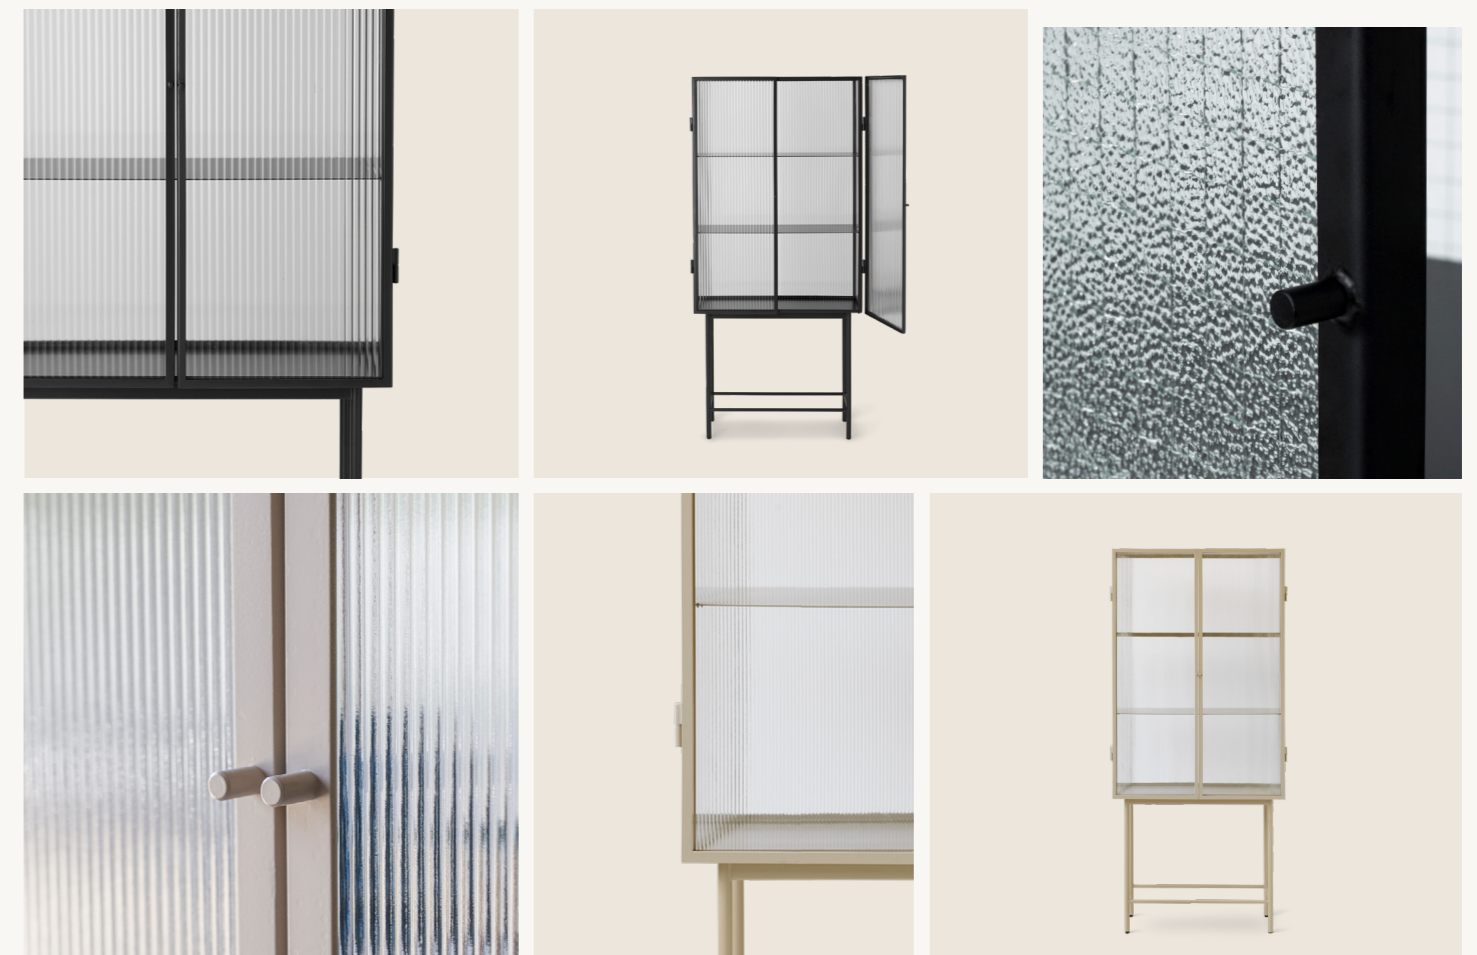

HAZE COLLECTION

PRODUCT INFO

ferm
LIVING

FRONT VIEW

SIDE VIEW

TOP VIEW

HAZE BOOKCASE

Merging industrial and modern design aesthetics, the Haze Bookcase features a sleek, powder-coated metal frame with reeded glass shelves. Use it to display your favourite books and curio, as open storage for dinnerware and crockery or to stylishly store beauty essentials in the bathroom.

FRONT VIEW

SIDE VIEW

TOP VIEW

HAZE VITRINE

Opposites attract on this freestanding cabinet, crafted from sleek powder coated metal and textural wired or reeded glass. The glass doors close seamlessly and quietly thanks to magnets, and open to reveal two powder coated metal shelves. Use in the bathroom to stylishly store beauty essentials or as a modern focal point in your dining room to store dinnerware and more.

Origin: Europe

Dimensions: Height: 155 cm / 61 in
Width: 70 cm / 27.5 in
Depth: 32 cm / 12.6 in

Weight: 55 kg (Wired glass) / 44 kg (Reeded glass)

Design: In collaboration with Says Who

Info: Two metal shelves included. Registered design

HAZE SIDE BOARD

Perfect for concealing clutter in a busy hallway or as an elegant storage solution for a home office, bathroom or dining room, the sleek metal frame of our Haze Sideboard is coated with an elegant cashmere or a black. Reeded glass walls and doors continue the sophisticated expression, blurring the cupboard's contents from prying eyes.