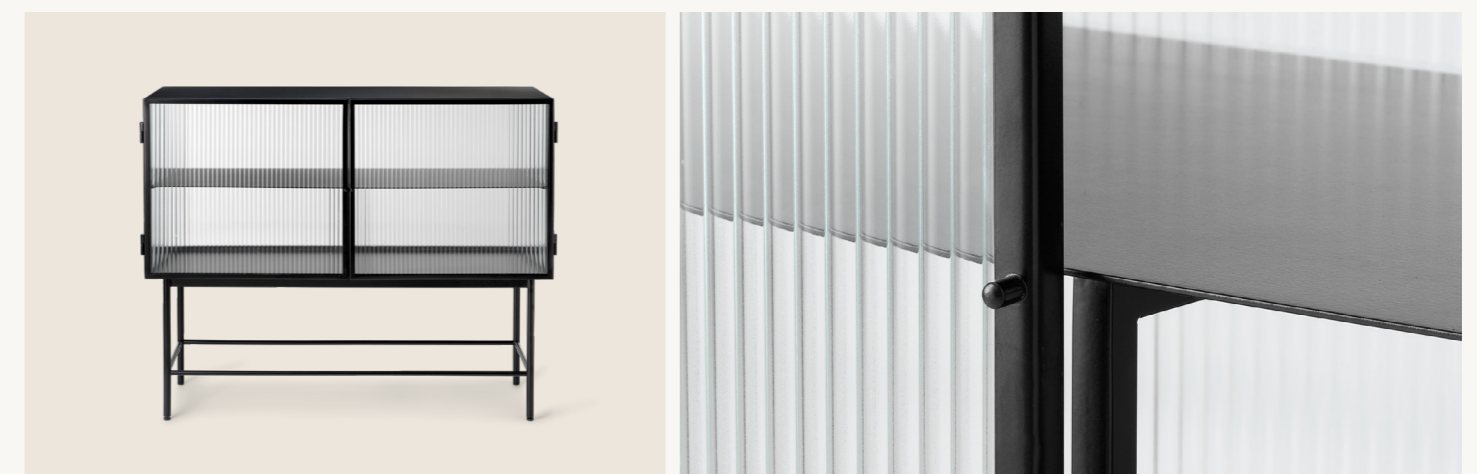

PRODUCT DETAILS

Product type: Sideboard for indoor use. For contract sales and contract use please contact us for further information

Item no: Reeded glass / Black: 1104263107
Reeded glass / Cashmere: 110059693

Origin: Europe

Dimensions: Height: 90 cm / 35.4 in
Width: 110 cm / 43.3 in
Depth: 40 cm / 15.7 in

Weight: 50 kg
With reeded glass: 48 kg
With wired glass: 54 kg

Design: In collaboration with Says Who

Info: One metal shelf included. Registered design

Construction: Black: Wired or reeded glass and powder coated metal
Cashmere: Reeded glass and powder coated metal

Assembly: Top and bottom part to be assembled. Manual included

Safety: This is a freestanding sideboard, but by using the included safety wall mounting the sideboard can be firmly installed into the wall

Care instructions: Clean with a damp cloth tightly wrung out in clean water. Then polish with a soft, dry cloth