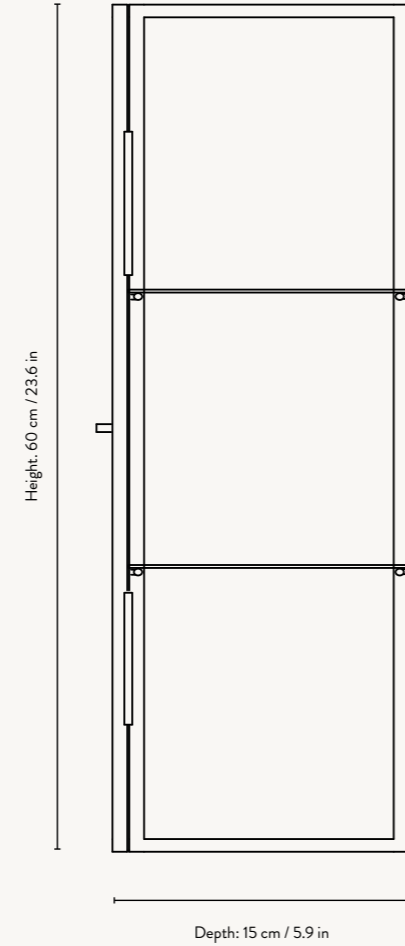

Origin: Europe

Dimensions: Height: 155 cm / 61 in
Width: 70 cm / 27.5 in
Depth: 32 cm / 12.6 in

Weight: 55 kg (Wired glass) / 44 kg (Reeded glass)

Design: In collaboration with Says Who

Info: Two metal shelves included. Registered design

Origin: Europe

Dimensions: Height: 90 cm / 35.4 in
Width: 110 cm / 43.3 in
Depth: 40 cm / 15.7 in

Weight: 50 kg
With reeded glass: 48 kg
With wired glass: 54 kg

Design: In collaboration with Says Who

Info: One metal shelf included. Registered design

FRONT VIEW

SIDE VIEW

Width: 35 cm / 13.7 in

Depth: 15 cm / 5.9 in

TOP VIEW

Width: 35 cm / 13.7 in

PRODUCT DETAILS

Product type: Wall cabinet for indoor use. For contract sales and contract use please contact us for further information

Item no: Wired glass / Black: 1104263173
Reeded glass / Cashmere: 100750693
Reeded glass / Black: 3251

Origin: China

Dimensions: Height: 60 cm / 23.6 in
Width: 35 cm / 13.7 in
Depth: 15 cm / 5.9 in

Weight: 11.5 kg