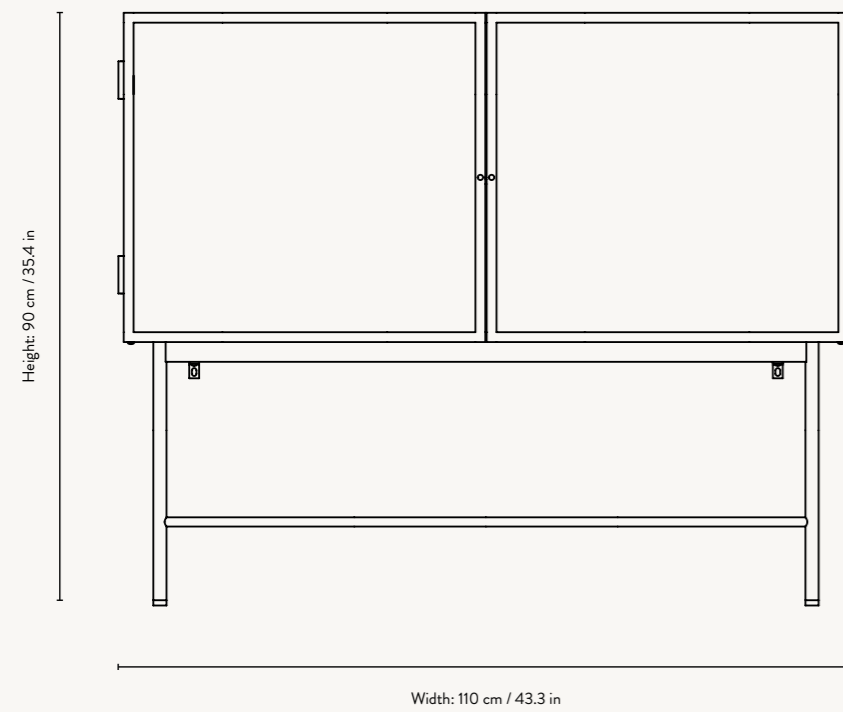

HAZE SIDE BOARD

Perfect for concealing clutter in a busy hallway or as an elegant storage solution for a home office, bathroom or dining room, the sleek metal frame of our Haze Sideboard is coated with an elegant cashmere or a black. Reeded glass walls and doors continue the sophisticated expression, blurring the cupboard's contents from prying eyes.

FRONT VIEW