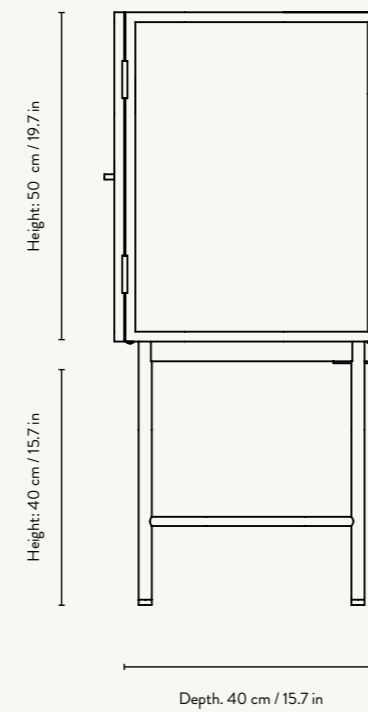

HAZE SIDE BOARD

Perfect for concealing clutter in a busy hallway or as an elegant storage solution for a home office, bathroom or dining room, the sleek metal frame of our Haze Sideboard is coated with an elegant cashmere or a black. Reeded glass walls and doors continue the sophisticated expression, blurring the cupboard's contents from prying eyes.

SIDE VIEW

PRODUCT DETAILS

Product type: Sideboard for indoor use. For contract sales and contract use please contact us for further information

Item no: Reeded glass / Black: 1104263107
Reeded glass / Cashmere: 110059693

Origin: Europe

Dimensions: Height: 90 cm / 35.4 in
Width: 110 cm / 43.3 in
Depth: 40 cm / 15.7 in

Weight: 50 kg
With reeded glass: 48 kg
With wired glass: 54 kg

Design: In collaboration with Says Who

Info: One metal shelf included. Registered design

Construction: Black: Wired or reeded glass and powder coated metal
Cashmere: Reeded glass and powder coated metal

Assembly: Top and bottom part to be assembled. Manual included

Safety: This is a freestanding sideboard, but by using the included safety wall mounting the sideboard can be firmly installed into the wall

Care instructions: Clean with a damp cloth tightly wrung out in clean water. Then polish with a soft, dry cloth