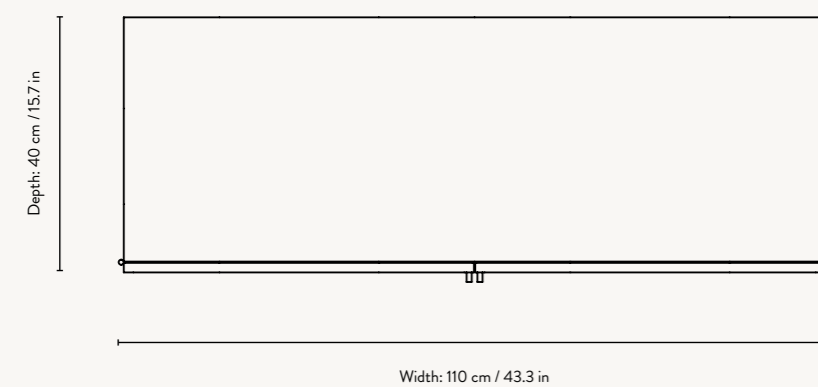

HAZE SIDE BOARD

Perfect for concealing clutter in a busy hallway or as an elegant storage solution for a home office, bathroom or dining room, the sleek metal frame of our Haze Sideboard is coated with an elegant cashmere or a black. Reeded glass walls and doors continue the sophisticated expression, blurring the cupboard's contents from prying eyes.

TOP VIEW

PRODUCT DETAILS

Product type: Sideboard for indoor use. For contract sales and contract use please contact us for further information

Item no: Reeded glass / Black: 1104263107
Reeded glass / Cashmere: 110059693

Origin: Europe

Dimensions: Height: 90 cm / 35.4 in
Width: 110 cm / 43.3 in
Depth: 40 cm / 15.7 in

Weight: 50 kg
With reeded glass: 48 kg
With wired glass: 54 kg

Design: In collaboration with Says Who

Info: One metal shelf included. Registered design

Construction: Black: Wired or reeded glass and powder coated metal
Cashmere: Reeded glass and powder coated metal

Assembly: Top and bottom part to be assembled. Manual included

Safety: This is a freestanding sideboard, but by using the included safety wall mounting the sideboard can be firmly installed into the wall

Care instructions: Clean with a damp cloth tightly wrung out in clean water. Then polish with a soft, dry cloth