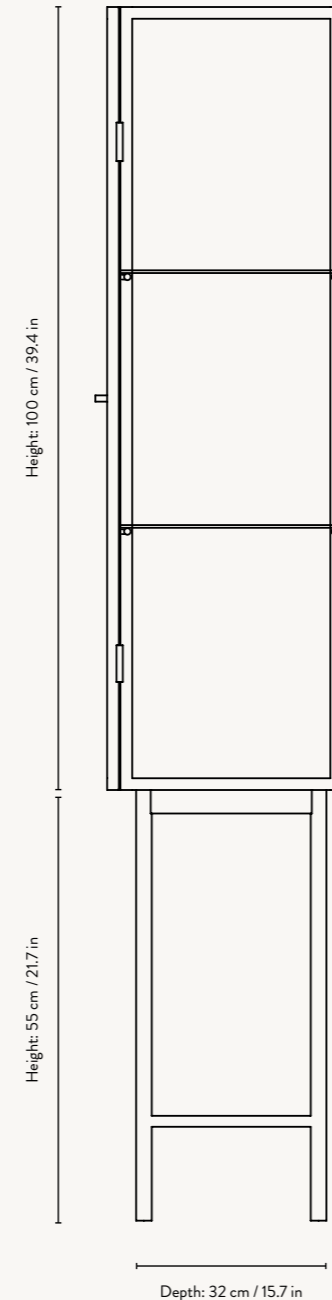

SIDE VIEW

HAZE VITRINE

Opposites attract on this freestanding cabinet, crafted from sleek powder coated metal and textural wired or reeded glass. The glass doors close seamlessly and quietly thanks to magnets, and open to reveal two powder coated metal shelves. Use in the bathroom to stylishly store beauty essentials or as a modern focal point in your dining room to store dinnerware and more.

PRODUCT DETAILS

Product type: Vitrine for indoor use. For contract sales and contract use please contact us for further information

Item no: Wired glass / Black: 3252
Reeded glass / Cashmere: 100569693
Reeded glass / Black: 1104263106

Origin: Europe

Dimensions: Height: 155 cm / 61 in
Width: 70 cm / 27.5 in
Depth: 32 cm / 12.6 in

Weight: 55 kg (Wired glass) / 44 kg (Reeded glass)

Design: In collaboration with Says Who

Info: Two metal shelves included. Registered design

Construction: Black: Wired glass and powder coated metal
Cashmere: Reeded glass and powder coated metal
Poppy Red: Reeded glass and powder coated metal

Assembly: Top and bottom part to be assembled. Manual included

Safety: This is a freestanding vitrine, but by using the included safety wall mounting the vitrine can be firmly installed into the wall

Care instructions: Clean with a damp cloth tightly wrung out in clean water. Then polish with a soft, dry cloth