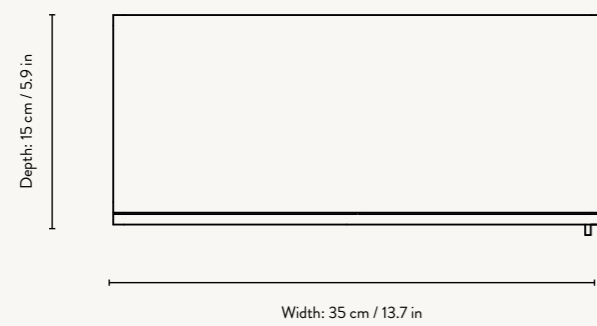

Origin: Europe

Dimensions: Height: 155 cm / 61 in
Width: 70 cm / 27.5 in
Depth: 32 cm / 12.6 in

Weight: 55 kg (Wired glass) / 44 kg (Reeded glass)

Design: In collaboration with Says Who

Info: Two metal shelves included. Registered design

Origin: Europe

Dimensions: Height: 90 cm / 35.4 in
Width: 110 cm / 43.3 in
Depth: 40 cm / 15.7 in

Weight: 50 kg
With reeded glass: 48 kg
With wired glass: 54 kg

Design: In collaboration with Says Who

Info: One metal shelf included. Registered design

FRONT VIEW

SIDE VIEW

Width: 35 cm / 13.7 in

Depth: 15 cm / 5.9 in

TOP VIEW

Width: 35 cm / 13.7 in

PRODUCT DETAILS

Product type: Wall cabinet for indoor use. For contract sales and contract use please contact us for further information

Item no: Wired glass / Black: 1104263173
Reeded glass / Cashmere: 100750693
Reeded glass / Black: 3251

Origin: China

Dimensions: Height: 60 cm / 23.6 in
Width: 35 cm / 13.7 in
Depth: 15 cm / 5.9 in

Weight: 11.5 kg