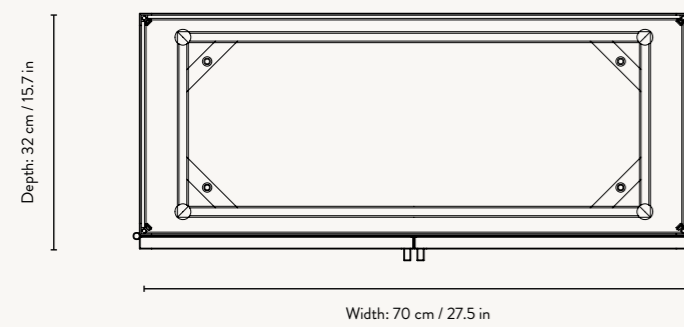

TOP VIEW

HAZE VITRINE

Opposites attract on this freestanding cabinet, crafted from sleek powder coated metal and textural wired or reeded glass. The glass doors close seamlessly and quietly thanks to magnets, and open to reveal two powder coated metal shelves. Use in the bathroom to stylishly store beauty essentials or as a modern focal point in your dining room to store dinnerware and more.

PRODUCT DETAILS

Product type: Vitrine for indoor use. For contract sales and contract use please contact us for further information

Item no: Wired glass / Black: 3252
Reeded glass / Cashmere: 100569693
Reeded glass / Black: 1104263106

Origin: Europe

Dimensions: Height: 155 cm / 61 in
Width: 70 cm / 27.5 in
Depth: 32 cm / 12.6 in

Weight: 55 kg (Wired glass) / 44 kg (Reeded glass)

Design: In collaboration with Says Who

Info: Two metal shelves included. Registered design

Construction: Black: Wired glass and powder coated metal
Cashmere: Reeded glass and powder coated metal
Poppy Red: Reeded glass and powder coated metal

Assembly: Top and bottom part to be assembled. Manual included

Safety: This is a freestanding vitrine, but by using the included safety wall mounting the vitrine can be firmly installed into the wall

Care instructions: Clean with a damp cloth tightly wrung out in clean water. Then polish with a soft, dry cloth