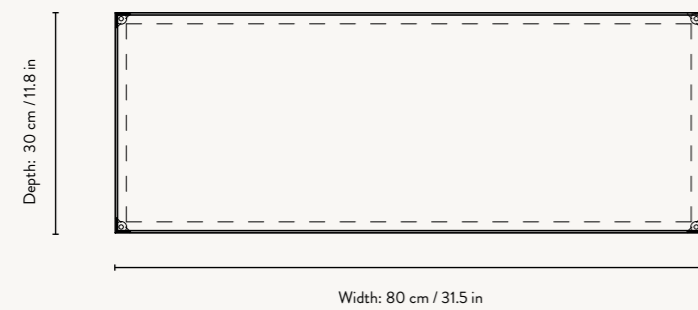

TOP VIEW

HAZE BOOKCASE

Merging industrial and modern design aesthetics, the Haze Bookcase features a sleek, powder-coated metal frame with reeded glass shelves. Use it to display your favourite books and curio, as open storage for dinnerware and crockery or to stylishly store beauty essentials in the bathroom.

PRODUCT DETAILS

- **Product type:** Bookcase for indoor use. For contract sales and contract use please contact us for further information
- **Item no:** Black: 110052101
  Cashmere: 110053693
- **Origin:** Europe
- **Dimensions:** Height: 185 cm / 72.8 in
  Width: 80 cm / 31.5 in
  Depth: 30 cm / 11.8 in
- **Weight:** 22 kg

- **Design:** In collaboration with Says Who
- **Info:** Registered design
- **Construction:** Reeded glass and powder coated metal
- **Assembly:** Glass part to be assembled
- **Safety:** This is a freestanding bookcase, but by using the included safety wall mounting the bookcase can be firmly installed into the wall
- **Care instructions:** Clean with a damp cloth tightly wrung out in clean water. Then polish with a soft, dry cloth