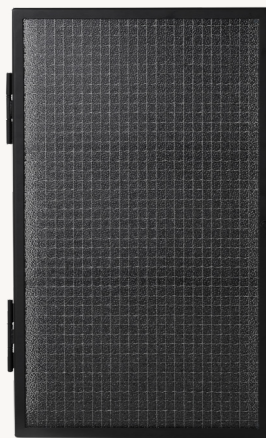

1104263107
Black

110059693
Cashmere

HAZE SIDEBOARD - REEDED GLASS

Size: H: 90 x W: 110 x D: 40 cm
H: 35.4 x W: 43.3 x D: 15.7 in
Material: Reeded glass and powder coated steel
Care: Wipe with a damp cloth
Info: One metal shelf included. Registered design
Design: Collaboration with Says Who
Country: Bosnia and Herzegovina
Net. weight: 48 kg
Packsize: 1

1104263106
Black

100569693
Cashmere

HAZE VITRINE - REEDED GLASS

Size: H: 155 x W: 70 x D: 32 cm
H: 61 x W: 27.6 x D: 12.6 in
Material: Reeded glass and powder coated steel
Care: Wipe with a damp cloth
Info: Two metal shelves included. Registered design
Design: Collaboration with Says Who
Country: Bosnia and Herzegovina
Net. weight: 44 kg
Packsize: 1

3251
Black

HAZE WALL CABINET - WIRED GLASS

Size: H: 60 x W: 35 x D: 15 cm
H: 23.6 x W: 13.8 x D: 5.9 in
Material: Wired glass and powder coated iron
Care: Wipe with a damp cloth
Info: Two metal shelves included. It can be hung in either of both ways. Registered design
Design: Collaboration with Says Who
Country: China
Net. weight: 11.5 kg
Packsize: 1