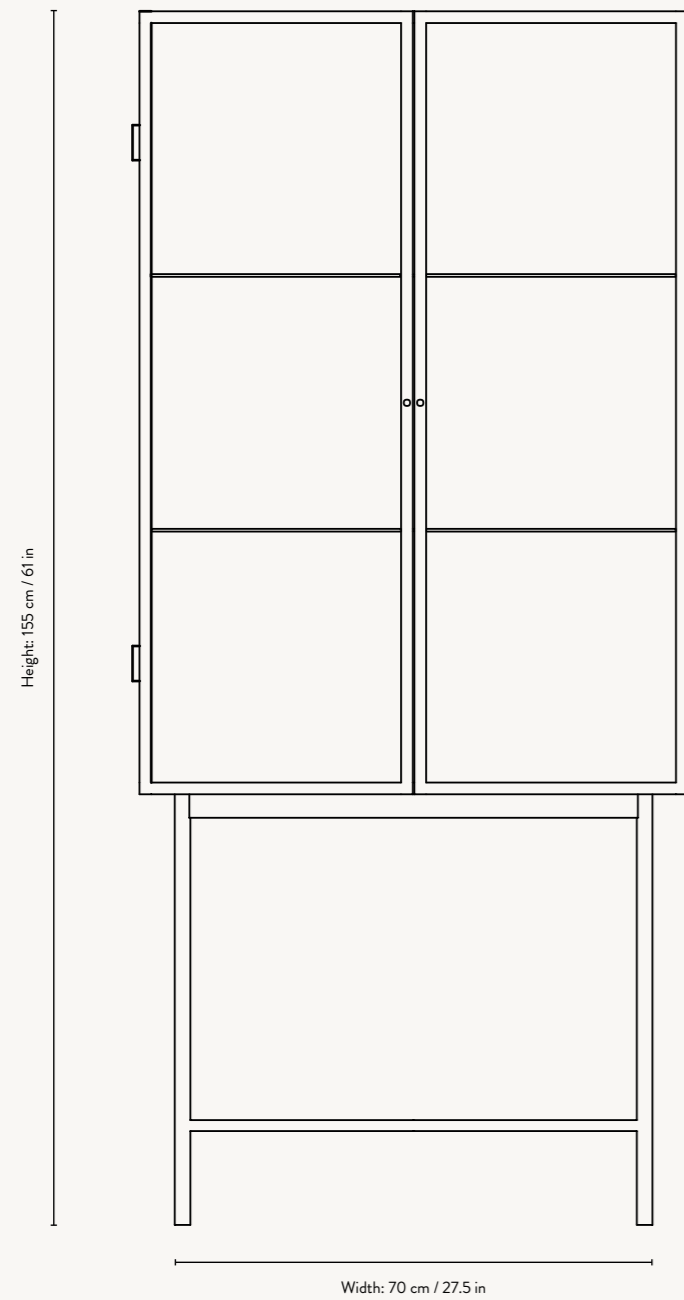

FRONT VIEW

HAZE VITRINE

Opposites attract on this freestanding cabinet, crafted from sleek powder coated metal and textural wired or reeded glass. The glass doors close seamlessly and quietly thanks to magnets, and open to reveal two powder coated metal shelves. Use in the bathroom to stylishly store beauty essentials or as a modern focal point in your dining room to store dinnerware and more.

PRODUCT DETAILS

Product type: Vitrine for indoor use. For contract sales and contract use please contact us for further information

Item no: Wired glass / Black: 3252
Reeded glass / Cashmere: 100569693
Reeded glass / Black: 1104263106

Origin: Europe

Dimensions: Height: 155 cm / 61 in
Width: 70 cm / 27.5 in
Depth: 32 cm / 12.6 in

Weight: 55 kg (Wired glass) / 44 kg (Reeded glass)

Design: In collaboration with Says Who

Info: Two metal shelves included. Registered design

Construction: Black: Wired glass and powder coated metal
Cashmere: Reeded glass and powder coated metal
Poppy Red: Reeded glass and powder coated metal

Assembly: Top and bottom part to be assembled. Manual included

Safety: This is a freestanding vitrine, but by using the included safety wall mounting the vitrine can be firmly installed into the wall

Care instructions: Clean with a damp cloth tightly wrung out in clean water. Then polish with a soft, dry cloth