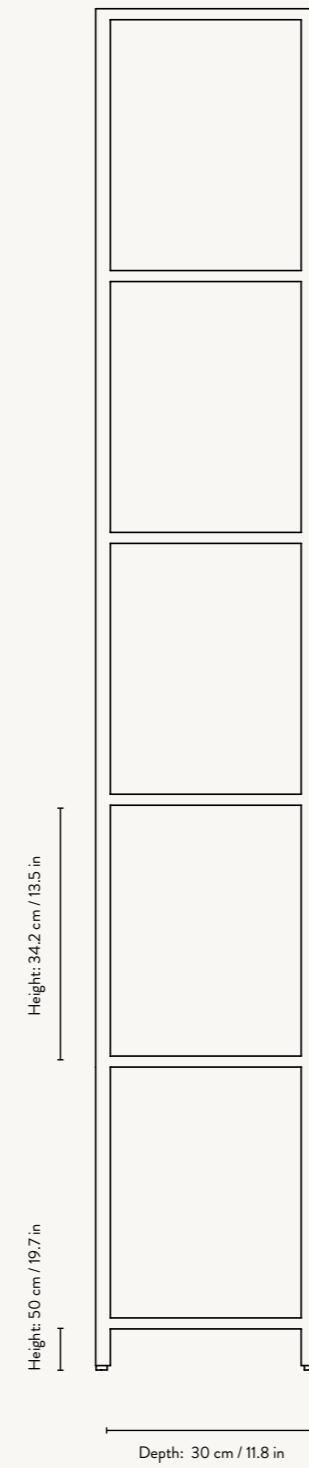

SIDE VIEW

HAZE BOOKCASE

Merging industrial and modern design aesthetics, the Haze Bookcase features a sleek, powder-coated metal frame with reeded glass shelves. Use it to display your favourite books and curio, as open storage for dinnerware and crockery or to stylishly store beauty essentials in the bathroom.

PRODUCT DETAILS

- **Product type:** Bookcase for indoor use. For contract sales and contract use please contact us for further information
- **Item no:** Black: 110052101
  Cashmere: 110053693
- **Origin:** Europe
- **Dimensions:** Height: 185 cm / 72.8 in
  Width: 80 cm / 31.5 in
  Depth: 30 cm / 11.8 in
- **Weight:** 22 kg

- **Design:** In collaboration with Says Who
- **Info:** Registered design
- **Construction:** Reeded glass and powder coated metal
- **Assembly:** Glass part to be assembled
- **Safety:** This is a freestanding bookcase, but by using the included safety wall mounting the bookcase can be firmly installed into the wall
- **Care instructions:** Clean with a damp cloth tightly wrung out in clean water. Then polish with a soft, dry cloth