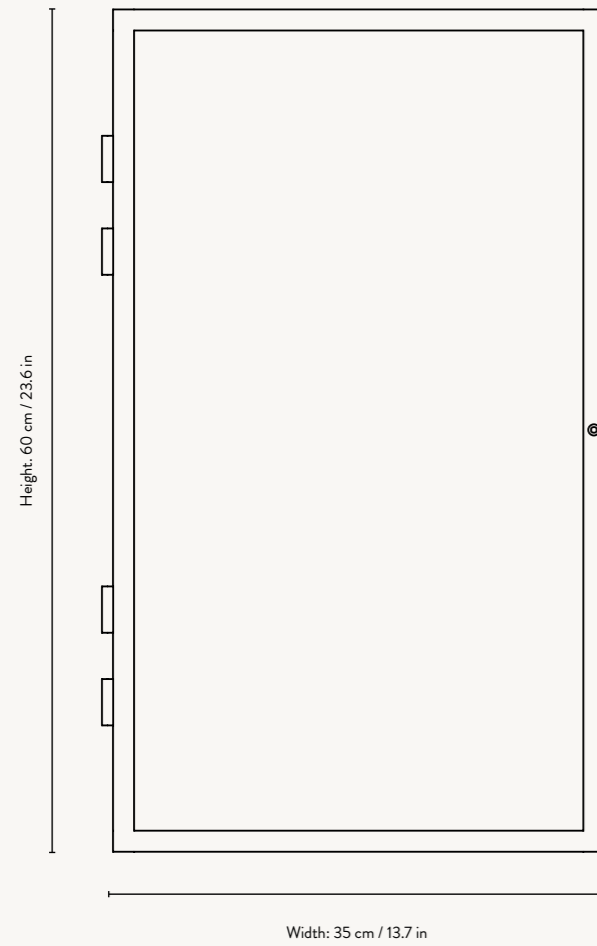

Origin: Europe

Dimensions: Height: 155 cm / 61 in
Width: 70 cm / 27.5 in
Depth: 32 cm / 12.6 in

Weight: 55 kg (Wired glass) / 44 kg (Reeded glass)

Design: In collaboration with Says Who

Info: Two metal shelves included. Registered design

Origin: Europe

Dimensions: Height: 90 cm / 35.4 in
Width: 110 cm / 43.3 in
Depth: 40 cm / 15.7 in

Weight: 50 kg
With reeded glass: 48 kg
With wired glass: 54 kg

Design: In collaboration with Says Who

Info: One metal shelf included. Registered design

FRONT VIEW

SIDE VIEW

Width: 35 cm / 13.7 in

Depth: 15 cm / 5.9 in

TOP VIEW

Width: 35 cm / 13.7 in

PRODUCT DETAILS

Product type: Wall cabinet for indoor use. For contract sales and contract use please contact us for further information

Item no: Wired glass / Black: 1104263173
Reeded glass / Cashmere: 100750693
Reeded glass / Black: 3251

Origin: China

Dimensions: Height: 60 cm / 23.6 in
Width: 35 cm / 13.7 in
Depth: 15 cm / 5.9 in

Weight: 11.5 kg