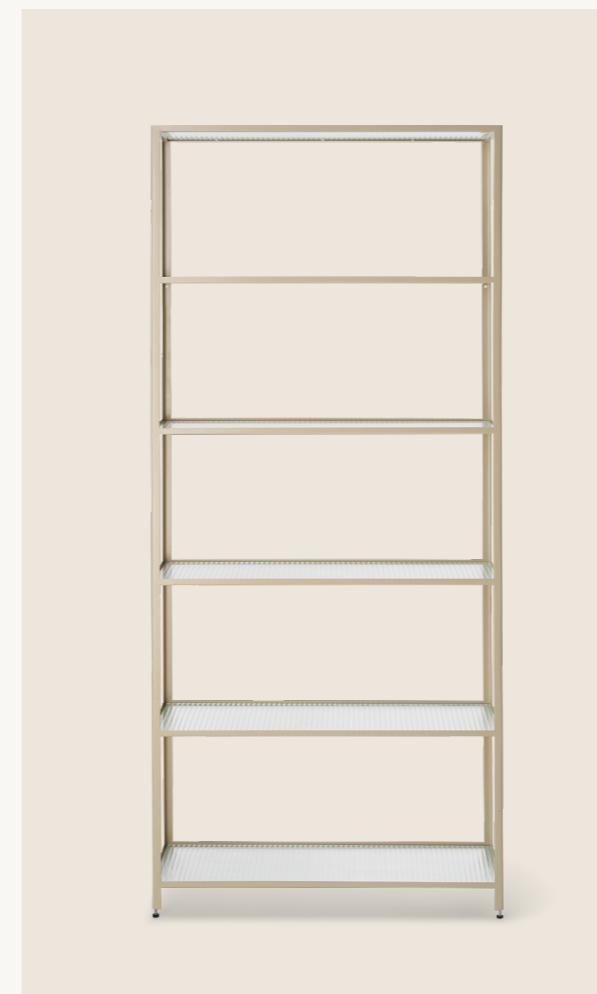

HAZE COLLECTION

PRODUCT INFO

ferm
LIVING

FRONT VIEW

SIDE VIEW

TOP VIEW

HAZE BOOKCASE

Merging industrial and modern design aesthetics, the Haze Bookcase features a sleek, powder-coated metal frame with reeded glass shelves. Use it to display your favourite books and curio, as open storage for dinnerware and crockery or to stylishly store beauty essentials in the bathroom.

PRODUCT DETAILS

- Product type:** Bookcase for indoor use. For contract sales and contract use please contact us for further information
- Item no:** Black: 110052101
Cashmere: 110053693
- Origin:** Europe
- Dimensions:** Height: 185 cm / 72.8 in
Width: 80 cm / 31.5 in
Depth: 30 cm / 11.8 in
- Weight:** 22 kg

FRONT VIEW

SIDE VIEW

TOP VIEW

HAZE VITRINE

Opposites attract on this freestanding cabinet, crafted from sleek powder coated metal and textural wired or reeded glass. The glass doors close seamlessly and quietly thanks to magnets, and open to reveal two powder coated metal shelves. Use in the bathroom to stylishly store beauty essentials or as a modern focal point in your dining room to store dinnerware and more.

Origin: Europe

Dimensions: Height: 155 cm / 61 in
Width: 70 cm / 27.5 in
Depth: 32 cm / 12.6 in

Weight: 55 kg (Wired glass) / 44 kg (Reeded glass)

Design: In collaboration with Says Who

Info: Two metal shelves included. Registered design