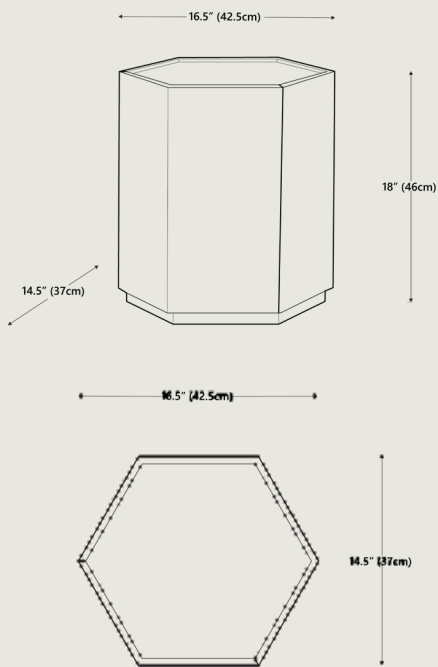

Dimensions

Overall dimensions

14.5" W x 16.5" D x 18" H
37 cm x 42.5 cm x 46 cm

Packaging Dimensions (Tabletop)

Height 5.7" | 14.5 cm
Width 18.9" | 48 cm
Depth 20.9" | 53 cm

Packaging Dimensions (Base)

Height 20.5" | 52 cm
Width 16.5" | 42 cm
Depth 17.9" | 45.5 cm

Net Weight

29.8 lbs | 13.5 kgs

Gross Weight

18.3 lbs | 8.3 kgs
23.3 lbs | 10.6 kgs

COLOR OPTIONS

Variant:

Light Roasted Coffee