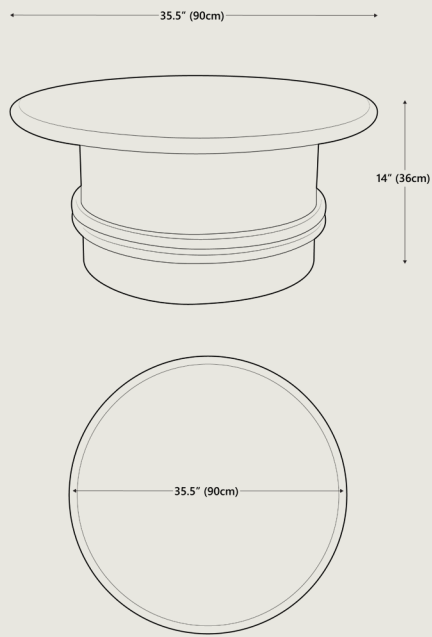

Dimensions

Overall dimensions

Ø35.5" Dia x 14" H
Ø90 cm Dia x 36 cm

Packaging Dimensions (Tabletop)

Height 7.1" | 18 cm
Width 40.6" | 103 cm
Depth 39.8" | 101 cm

Packaging Dimensions (Base)

Height 15.4" | 39 cm
Width 28" | 71 cm
Depth 28" | 71 cm

Net Weight

119.3 lbs | 54.1 kgs

Gross Weight

109.6 lbs | 49.7 kgs
36.1 lbs | 16.4 kgs

COLOR OPTIONS

Variant:
Black Wood