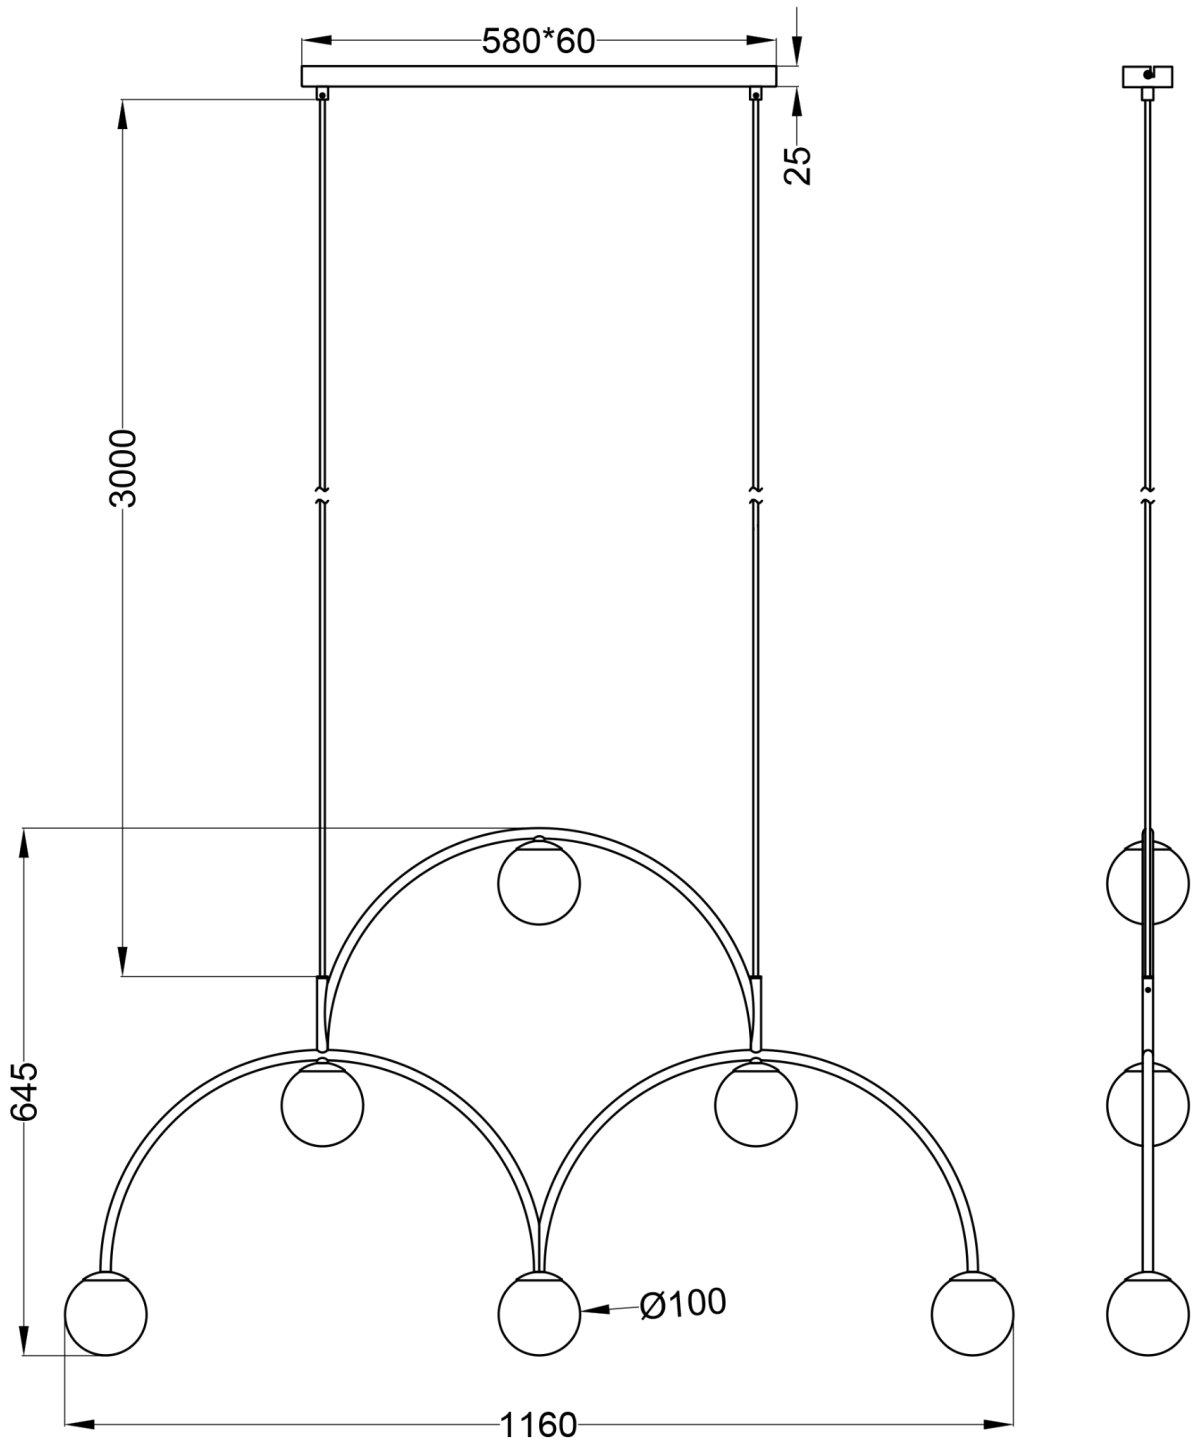

**BOUNCE 116 PENDANT —
BY MONIKA MULDER 2019**

#514 165

With a shape informed by the path the electricity will travel from lamp to lamp, Bounce is an expansive monochromatic piece that commands attention in any situation.

SPECIFICATIONS

ITEM NO 514 165

designer	MONIKA MULDER
category	CHANDELIER
dimensions (cm)	L: 116, W: 10, H: 65
material	METAL, OPAL GLASS
texture	SAND
dimensions ceilingcup (cm)	L: 58, W: 6, H: 2,5
material ceilingcup	METAL
socket	G9
max watt	6*20W
lightsource included	NO
recommended lightsource	FIND RECOMMENDED LIGHTSOURCES IN OUR DIGITAL SHOWROOM
dimming	DEPENDING ON LIGHTSOURCE
diffuser	NO
cable	TEXTILE CABLE, BLACK, 300 CM
mounting	CEILINGCUP, BLACK, TERMINAL BLOCK
class	CLASS I
ip	IP20
certification	CE

colour name	BLACK
colour code reference	NCS S 8500-N