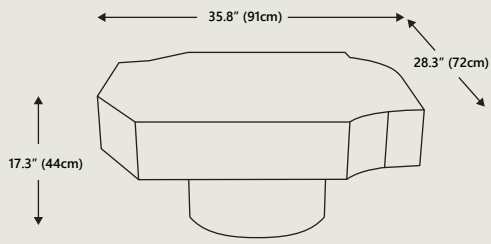

Dimensions

Overall Dimensions

46.5" W x 35.2" D x 10.2" H
118 cm x 90 cm x 26 cm

Packaging Dimensions

Height	15.8"		40.2 cm
Width	51.8"		131.6 cm
Depth	40.6"		103.2 cm

Net Weight

100.3 lbs | 45.5 kgs

Gross Weight

150.3 lbs | 68.2 kgs

COLOR OPTIONS

Variant:
Cacao

Dimensions	Overall Dimensions	35.8" W x 28.3" D x 17.3" H 91 cm x 72 cm x 44 cm	
Packaging Dimensions	Height	22.9"	58.2 cm
	Width	41.2"	104.6 cm
	Depth	33.7"	85.6 cm
Net Weight	86.4 lbs 39.2 kgs		
Gross Weight	129.2 lbs 58.6 kgs		