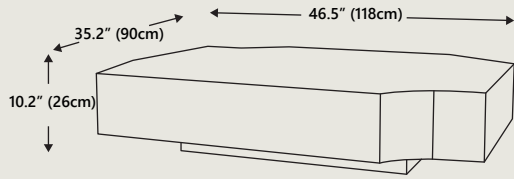

Dimensions

Overall Dimensions

46.5" W x 35.2" D x 10.2" H
118 cm x 90 cm x 26 cm

Packaging Dimensions

Height	15.8"		40.2 cm
Width	51.8"		131.6 cm
Depth	40.6"		103.2 cm

Net Weight

100.3 lbs | 45.5 kgs

Gross Weight

150.3 lbs | 68.2 kgs

COLOR OPTIONS

Variant:
Cacao

Dimensions	Overall Dimensions	35.8" W x 28.3" D x 17.3" H 91 cm x 72 cm x 44 cm	
Packaging Dimensions	Height	22.9"	58.2 cm
	Width	41.2"	104.6 cm
	Depth	33.7"	85.6 cm
Net Weight	86.4 lbs 39.2 kgs		
Gross Weight	129.2 lbs 58.6 kgs		