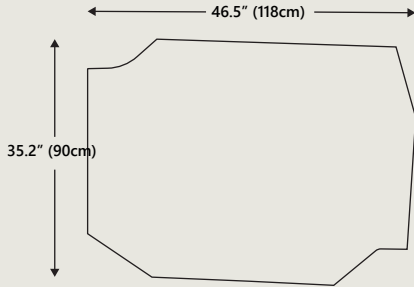

Dimensions

Overall Dimensions

46.5" W x 35.2" D x 10.2" H
118 cm x 90 cm x 26 cm

Packaging Dimensions

Height	15.8"		40.2 cm
Width	51.8"		131.6 cm
Depth	40.6"		103.2 cm

Net Weight

100.3 lbs | 45.5 kgs

Gross Weight

150.3 lbs | 68.2 kgs

COLOR OPTIONS

Variant:
Cacao

Dimensions	Overall Dimensions	35.8" W x 28.3" D x 17.3" H 91 cm x 72 cm x 44 cm	
Packaging Dimensions	Height	22.9"	58.2 cm
	Width	41.2"	104.6 cm
	Depth	33.7"	85.6 cm
Net Weight	86.4 lbs 39.2 kgs		
Gross Weight	129.2 lbs 58.6 kgs		