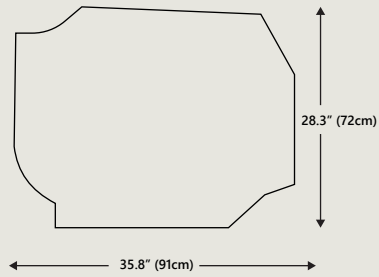

Dimensions

Overall Dimensions

46.5" W x 35.2" D x 10.2" H
118 cm x 90 cm x 26 cm

Packaging Dimensions

Height	15.8"		40.2 cm
Width	51.8"		131.6 cm
Depth	40.6"		103.2 cm

Net Weight

100.3 lbs | 45.5 kgs

Gross Weight

150.3 lbs | 68.2 kgs

COLOR OPTIONS

Variant:
Cacao

Dimensions	Overall Dimensions	35.8" W x 28.3" D x 17.3" H 91 cm x 72 cm x 44 cm	
Packaging Dimensions	Height	22.9"	58.2 cm
	Width	41.2"	104.6 cm
	Depth	33.7"	85.6 cm
Net Weight	86.4 lbs 39.2 kgs		
Gross Weight	129.2 lbs 58.6 kgs		