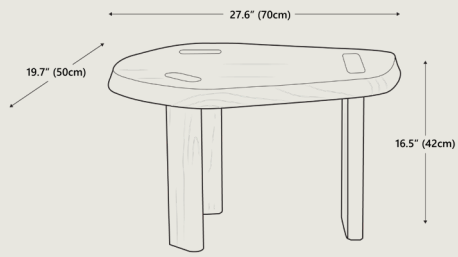

## Palma Table

The Palma Table is a versatile addition to any room, serving as a convenient side table. Crafted from high-quality teak wood, it brings a touch of warmth and elegance to your space. With its durable construction and timeless design, it offers both functionality and style.

Product Highlights	<ul style="list-style-type: none"><li>- Crafted from high-quality teak wood to brings a touch of warmth and elegance.</li><li>- Versatile handmade side table with durable and timeless design.</li></ul>
Product Type	Side Table / End Table
Environment	Indoor
Country of Origin	Indonesia
Material	Teak Wood
Upholstery	N/A
Assembly Requirements	N/A
Cleaning & Care	<ul style="list-style-type: none"><li>- Regularly dust the surface using a soft, dry cloth to remove dirt and debris.</li><li>- Wipe gently with a damp cloth if needed. Dry immediately with a clean, dry cloth to prevent moisture buildup.</li><li>- Avoid prolonged exposure to heat sources and excessive moisture, as this may damage the surface.</li><li>- Avoid contact with acidic or corrosive substances, which may cause surface damage or discoloration.</li></ul>

**Dimensions**

**Overall dimensions**

27.6" W x 19.7 " D x 16.5" H  
70 cm x 50 cm x 42 cm

**Packaging Dimensions**

Height	18.9"		48 cm
Width	29.1"		74 cm
Depth	22"		56 cm

**Net Weight**

26.7 lbs | 12.1 kgs

**Gross Weight**

33.1 lbs | 15 kgs

**COLOR OPTIONS**

Variant:  
Natural Teak