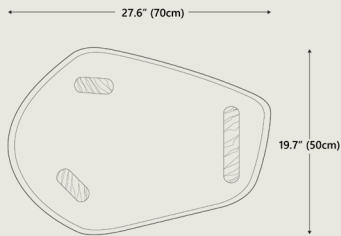

**Dimensions**

**Overall dimensions**

27.6" W x 19.7 " D x 16.5" H  
70 cm x 50 cm x 42 cm

**Packaging Dimensions**

Height	18.9"		48 cm
Width	29.1"		74 cm
Depth	22"		56 cm

**Net Weight**

26.7 lbs | 12.1 kgs

**Gross Weight**

33.1 lbs | 15 kgs

**COLOR OPTIONS**

Variant:  
Natural Teak