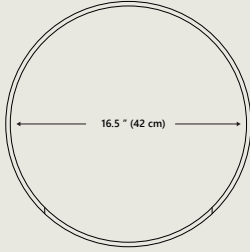

**Dimensions**

**Overall Dimensions**

Ø16.5" Dia x 17" H  
Ø42 cm Dia x 44 cm

**Packaging Dimensions**

Height	22"		57 cm
Width	21.7"		55 cm
Depth	21.7"		55 cm

**Net Weight**

39.7 lbs | 18 kgs

**Gross Weight**