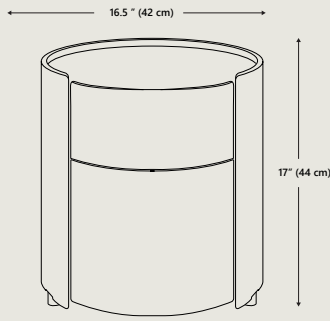

**Dimensions**

**Overall Dimensions**

Ø16.5" Dia x 17" H  
Ø42 cm Dia x 44 cm

**Packaging Dimensions**

Height	22"		57 cm
Width	21.7"		55 cm
Depth	21.7"		55 cm

**Net Weight**

39.7 lbs | 18 kgs

**Gross Weight**