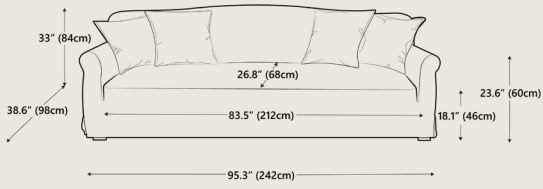

|                             |                           |   |
|-----------------------------|---------------------------|---|
| <b>Dimensions</b>           | <b>Overall dimensions</b> | 95.3" W x 38.6" D x 33" H<br>242 cm x 98 cm x 84 cm |
|                             | <b>Seat Height</b>        | 18.1"   46 cm                                       |
| <b>Packaging Dimensions</b> | <b>Height</b>             | 35.4"   90 cm                                       |
|                             | <b>Width</b>              | 97.6"   248 cm                                      |
|                             | <b>Depth</b>              | 40.9"   104 cm                                      |
| <b>Net Weight</b>           | 132 lbs   60 kgs          |   |
| <b>Gross Weight</b>         | 189.6 lbs   86 kgs        |   |