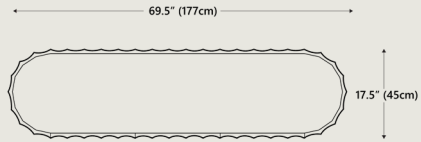

Dimensions

Overall dimensions

69.5" W x 17.5" D x 33.5" H
177 cm x 45 cm x 85 cm

Packaging Dimensions

Height	35.8"		91 cm
Width	72"		182 cm
Depth	19.9"		50.5 cm

Net Weight

163.6 lbs | 74.2 kgs

Gross Weight