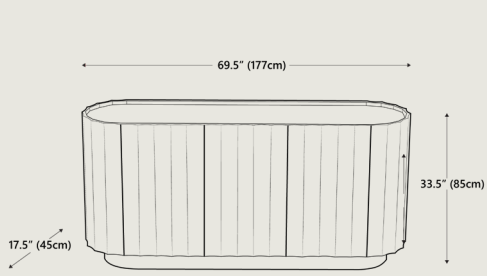

Dimensions

Overall dimensions

69.5" W x 17.5" D x 33.5" H
177 cm x 45 cm x 85 cm

Packaging Dimensions

Height	35.8"		91 cm
Width	72"		182 cm
Depth	19.9"		50.5 cm

Net Weight

163.6 lbs | 74.2 kgs

Gross Weight