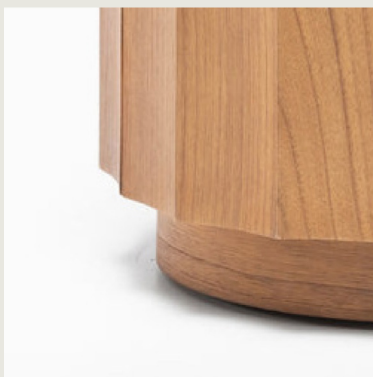

Marisol Side Table

Add a touch of organic charm to your space with the Marisol Bedside table. Crafted from durable Mindi wood, this round table offers a warm, natural finish that complements a variety of interiors—from boho to modern rustic.

- Product Highlights**
- Features organic charm with a durable Mindi wood construction.
 - The warm, natural finish complements a variety of interior styles easily.

Product Type Side Table / End Table

Environment Indoor