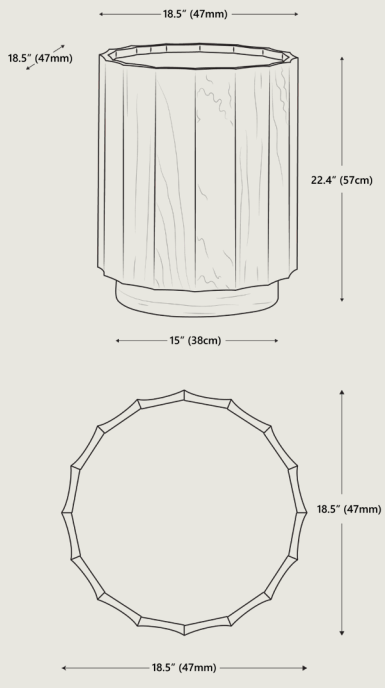

Marisol Side Table

Add a touch of organic charm to your space with the Marisol Bedside table. Crafted from durable Mindi wood, this round table offers a warm, natural finish that complements a variety of interiors—from boho to modern rustic.

Dimensions	Overall dimensions	Ø18.5" Dia x 22.4" H Ø47 cm Dia x 57 cm	
Packaging Dimensions	Height	24.4"	62 cm
	Width	20.1"	51 cm
	Depth	20.1"	51 cm
Net Weight	29.7 lbs 13.5 kgs		
Gross Weight	36.6 lbs 16.6 kgs		