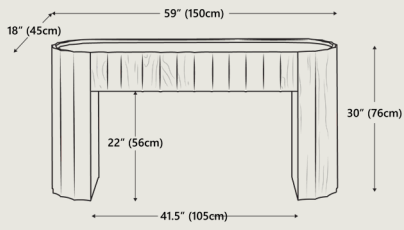

Dimensions

Overall dimensions

59" W x 18" D x 30" H
150 cm x 45 cm x 76 cm

Packaging Dimensions

Height	32.3" 82 cm
Width	60.7" 154.3 cm
Depth	19.3" 49 cm

Net Weight

87.2 lbs | 39.6 kgs

Gross Weight