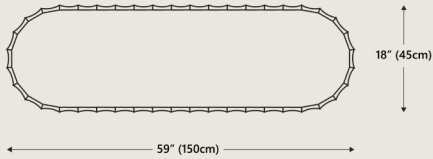

Dimensions

Overall dimensions

59" W x 18" D x 30" H
150 cm x 45 cm x 76 cm

Packaging Dimensions

Height	32.3" 82 cm
Width	60.7" 154.3 cm
Depth	19.3" 49 cm

Net Weight

87.2 lbs | 39.6 kgs

Gross Weight