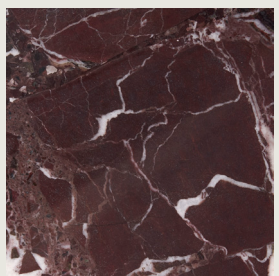

Maris End Table - Dark Red / Rosso Lepanto

The Maris End Table features a bold, cylindrical, tiered silhouette that creates a striking statement piece, elevating contemporary and luxury interiors. Finished in a high gloss PU coating and a Rosso Lepanto marble top with natural veining, delivering a refined, high-end surface that is both durable and visually distinctive.

Product Type

End Table

Environment

Indoor

Country of Origin

China

Material

- MDF
- Rosso Lepanto Marble

COLOR OPTIONS

Variant:
Dark Red

TOP TABLE

Rosso Lepanto