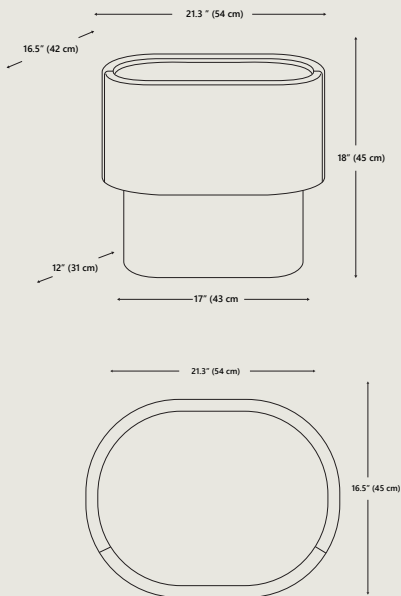

Dimensions	Overall Dimensions	21.3" W x 16.5" D x 18" H 54 cm x 42 cm x 45 cm	
Packaging Dimensions	Height	22"	57 cm
	Width	26"	66 cm
	Depth	21.3"	54 cm
Net Weight	66.2 lbs	30 kgs	
Gross Weight	77.2 lbs	35 kgs	