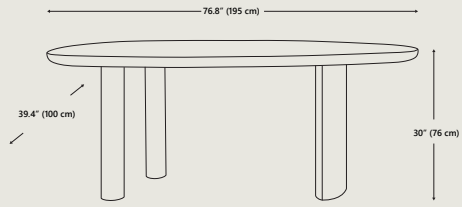

**Dimensions**

**Overall dimensions**

76.8" W x 39.4" D x 30" H  
195 cm x 100 cm x 76 cm

**Packaging Dimensions (Tabletop)**

Height 7.5" | 19 cm  
Width 81.9" | 208 cm  
Depth 44.5" | 113 cm

**Packaging Dimensions (Base)**

Height 17.5" | 44.5 cm  
Width 32.9" | 83.5 cm  
Depth 20.3" | 51.5 cm

**Net Weight**

183 lbs | 83 kgs

**Gross Weight**

213.9 lbs | 97 kgs

**COLOR OPTIONS**

Variant:  
Obsidian