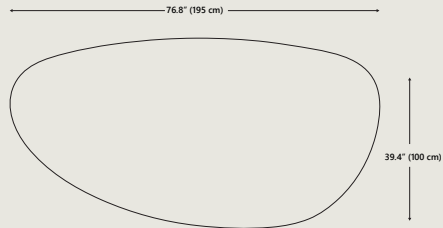

**Dimensions**

**Overall dimensions**

76.8" W x 39.4" D x 30" H  
195 cm x 100 cm x 76 cm

**Packaging Dimensions (Tabletop)**

Height 7.5" | 19 cm  
Width 81.9" | 208 cm  
Depth 44.5" | 113 cm

**Packaging Dimensions (Base)**

Height 17.5" | 44.5 cm  
Width 32.9" | 83.5 cm  
Depth 20.3" | 51.5 cm

**Net Weight**

183 lbs | 83 kgs

**Gross Weight**

213.9 lbs | 97 kgs

**COLOR OPTIONS**

Variant:  
Obsidian