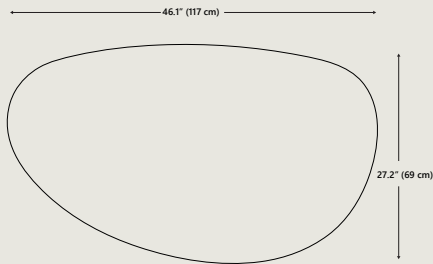

Dimensions

Overall dimensions

46.1" W x 27.2" D x 12" H
117 cm x 69 cm x 30 cm

**Packaging Dimensions
(Tabletop)**

Height 7" | 19 cm
Width 51.2" | 130 cm
Depth 32.3" | 82 cm

**Packaging Dimensions
(Base)**

Height 9.8" | 25 cm
Width 14.6" | 37 cm
Depth 15" | 38 cm

Net Weight

55.1 lbs | 25 kgs

Gross Weight

66.2 lbs | 30 kgs

COLOR OPTIONS

Variant:
Obsidian

Variant:
Dark Red