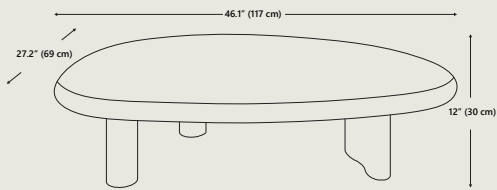

Dimensions

Overall dimensions

46.1" W x 27.2" D x 12" H
117 cm x 69 cm x 30 cm

**Packaging Dimensions
(Tabletop)**

Height 7" | 19 cm
Width 51.2" | 130 cm
Depth 32.3" | 82 cm

**Packaging Dimensions
(Base)**

Height 9.8" | 25 cm
Width 14.6" | 37 cm
Depth 15" | 38 cm

Net Weight

55.1 lbs | 25 kgs

Gross Weight

66.2 lbs | 30 kgs

COLOR OPTIONS

Variant:
Obsidian

Variant:
Dark Red