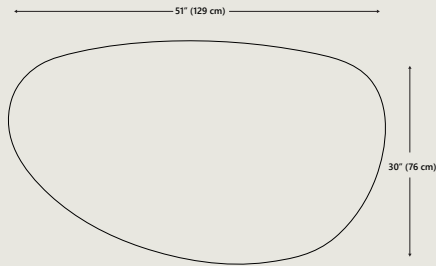

**Dimensions**

**Overall dimensions**

51" W x 30" D x 13" H  
129 cm x 76 cm x 33 cm

**Packaging Dimensions (Tabletop)**

Height 7.1" | 18 cm  
Width 55.9" | 142 cm  
Depth 35" | 89 cm

**Packaging Dimensions (Base)**

Height 14.2" | 36 cm  
Width 15.9" | 40.5 cm  
Depth 15" | 38 cm

**Net Weight**

61.7 lbs | 28 kgs

**Gross Weight**

81.6 lbs | 37 kgs

**COLOR OPTIONS**

Variant:  
Obsidian