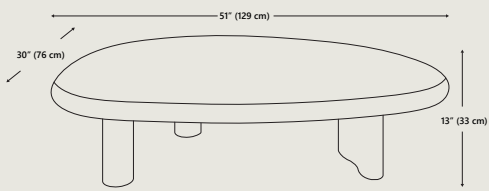

**Dimensions**

**Overall dimensions**

51" W x 30" D x 13" H  
129 cm x 76 cm x 33 cm

**Packaging Dimensions (Tabletop)**

Height 7.1" | 18 cm  
Width 55.9" | 142 cm  
Depth 35" | 89 cm

**Packaging Dimensions (Base)**

Height 14.2" | 36 cm  
Width 15.9" | 40.5 cm  
Depth 15" | 38 cm

**Net Weight**

61.7 lbs | 28 kgs

**Gross Weight**

81.6 lbs | 37 kgs

**COLOR OPTIONS**

Variant:  
Obsidian