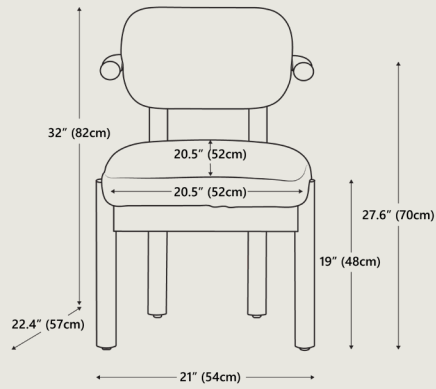

Dimensions	Overall dimensions	21" W x 22.4" D x 32" H 54 cm x 57 cm x 82 cm
	Seat height	19" 48 cm
Packaging Dimensions	Height	33.9" 86 cm
	Width	22.4" 57 cm
	Depth	23.4" 59.5 cm
Net Weight	18.7 lbs 8.5 kgs	
Gross Weight	28.8 lbs 13.1 kgs	