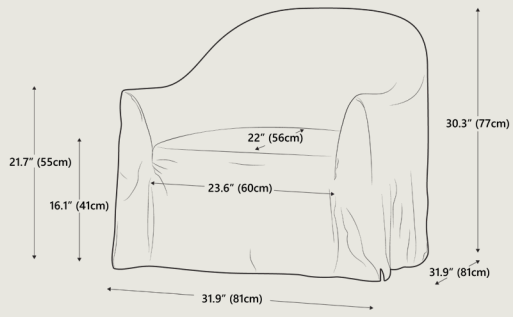

Dimensions	Overall dimensions	31.9" W x 31.9" D x 30.3" H 81 cm x 81 cm x 77 cm
	Seat Height	16.1" 41 cm
Packaging Dimensions	Height	32.7" 83 cm
	Width	34.3" 87 cm
	Depth	34.3" 87 cm
Net Weight	30.9 lbs 14 kgs	
Gross Weight	57.3 lbs 26 kgs	