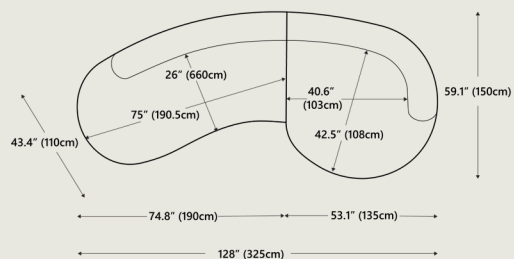

Dimensions

Overall dimensions

74.8" W x 43.3" D x 28.3" H

190 cm x 110 cm x 72 cm

53.1" W x 59.1" D x 28.3" H

135 cm x 150 cm x 72 cm

Seat Height

16.5" | 42 cm

16.5" | 42 cm

Packaging Dimensions

(Box 1)

Height

31.1" | 79 cm

Width

85" | 216 cm

Depth

44.5" | 113 cm

Packaging Dimensions

(Box 2)

Height

31.1" | 79 cm

Width

55.9" | 142 cm

Depth

61.8" | 157 cm

Net Weight

79.4 lbs | 36 kgs

105.8 lbs | 48 kgs

Gross Weight

127.9 lbs | 58 kgs

163.2 lbs | 74 kgs

COLOR OPTIONS