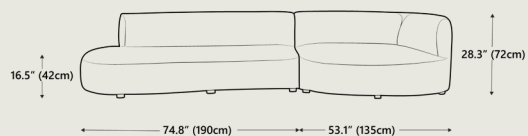

Dimensions

Overall dimensions

74.8" W x 43.3" D x 28.3" H

190 cm x 110 cm x 72 cm

53.1" W x 59.1" D x 28.3" H

135 cm x 150 cm x 72 cm

Seat Height

16.5" | 42 cm

16.5" | 42 cm

Packaging Dimensions

(Box 1)

Height

31.1" | 79 cm

Width

85" | 216 cm

Depth

44.5" | 113 cm

Packaging Dimensions

(Box 2)

Height

31.1" | 79 cm

Width

55.9" | 142 cm

Depth

61.8" | 157 cm

Net Weight

79.4 lbs | 36 kgs

105.8 lbs | 48 kgs

Gross Weight

127.9 lbs | 58 kgs

163.2 lbs | 74 kgs

COLOR OPTIONS