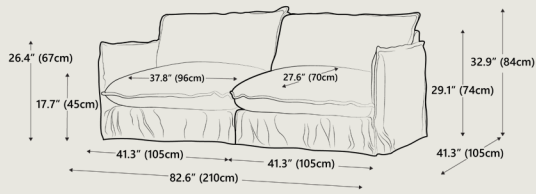

<b>Dimensions</b>	<b>Overall dimensions</b>	41.3" W x 41.3" D x 32.9" H 105 cm x 105 cm x 84 cm
		41.3" W x 41.3" D x 32.9" H 105 cm x 105 cm x 84 cm
	<b>Seat Height</b>	17.7"   45 cm 17.7"   45 cm
	<b>Packaging Dimensions (Box 1)</b>	Height 31.5"   80 cm Width 43.7"   111 cm Depth 43.7"   111 cm
	<b>Packaging Dimensions (Box 2)</b>	Height 31.5"   80 cm Width 43.7"   111 cm Depth 43.7"   111 cm
	<b>Net Weight</b>	72.8 lbs   33 kgs 72.8 lbs   33 kgs
	<b>Gross Weight</b>	105.8 lbs   48 kgs 105.8 lbs   48 kgs