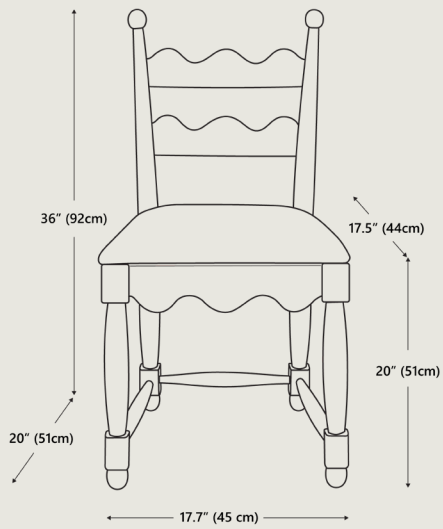

<b>Dimensions</b>	<b>Overall dimensions</b>	18" W x 20" D x 36" H	45 cm x 51 cm x 92 cm
	<b>Seat height</b>	20"	51 cm
<b>Packaging Dimensions</b>	<b>Height</b>	39"	99.1 cm
	<b>Width</b>	23"	58.4 cm
	<b>Depth</b>	19.9"	50.5 cm
<b>Net Weight</b>	15.8 lbs	72 kgs	
<b>Gross Weight</b>	22.7 lbs	10.3 kgs	