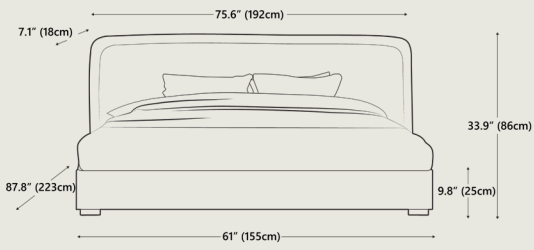

Dimensions Overall dimensions 75.6" W x 87.8" D x 33.9" H
192 cm x 223 cm x 86 cm

Packaging Dimensions (Headboard)
Height 9.4" | 24 cm
Width 79.5" | 202 cm
Depth 37" | 94 cm

Packaging Dimensions (Bed Frame)
Height 12.6" | 32 cm
Width 81.9" | 208 cm
Depth 11.8" | 30 cm

Packaging Dimensions (Bed Slats)
Height 4.7" | 12 cm
Width 56.3" | 143 cm
Depth 10.2" | 26 cm

Net Weight
54 lbs | 24.5 kgs
50.7 lbs | 23 kgs
37.5 lbs | 17 kgs

Gross Weight
58.4 lbs | 26.5 kgs
57.8 lbs | 26.2 kgs
39.7 lbs | 18 kgs