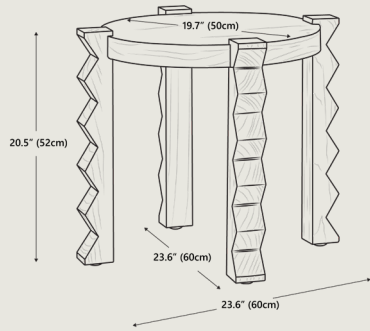

Dimensions

Overall dimensions

Ø23.6" Dia x 20.5" H
 Ø60 cm Dia x 52 cm

Packaging Dimensions

Height

7.1" | 18 cm

Width

22.4" | 57 cm

Depth

20.9" | 53 cm

Net Weight

14.7 lbs | 6.7 kgs

Gross Weight

20.1 lbs | 9.1 kgs

COLOR OPTIONS

Variant: