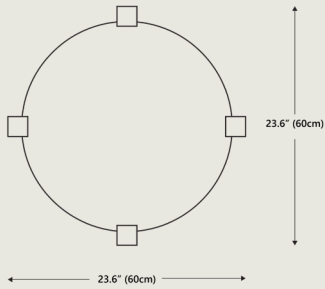

Dimensions

Overall dimensions

Ø23.6" Dia x 20.5" H
 Ø60 cm Dia x 52 cm

Packaging Dimensions

Height

7.1" | 18 cm

Width

22.4" | 57 cm

Depth

20.9" | 53 cm

Net Weight

14.7 lbs | 6.7 kgs

Gross Weight

20.1 lbs | 9.1 kgs

COLOR OPTIONS

Variant: