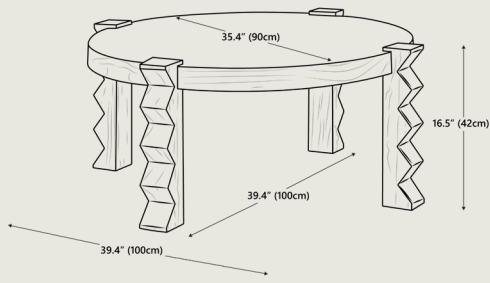

Dimensions

Overall dimensions

Ø39.4" Dia x 16.5" H
 Ø100 cm Dia x 42 cm

Packaging Dimensions

Height 4.3" | 11 cm
 Width 36.6" | 93 cm
 Depth 36.6" | 93 cm

Net Weight

31.3 lbs | 14.2 kgs

Gross Weight