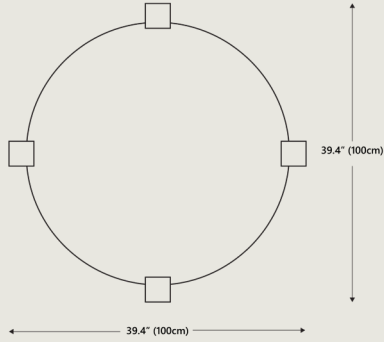

Dimensions

Overall dimensions

Ø39.4" Dia x 16.5" H
 Ø100 cm Dia x 42 cm

Packaging Dimensions

Height 4.3" | 11 cm
 Width 36.6" | 93 cm
 Depth 36.6" | 93 cm

Net Weight

31.3 lbs | 14.2 kgs

Gross Weight