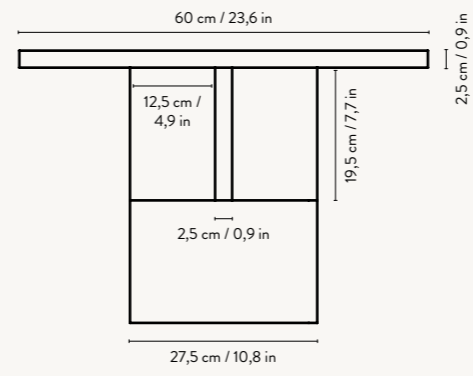

PRODUCT INFO

Product type:	Table
Origin:	Europe
Weight:	Insert Coffee Table: 22,5 kg Insert Side Table: 10 kg
Design:	Mario Tsai
Care instructions:	Wipe with a damp cloth

Insert Coffee Table

Insert Side Table

INSERT COFFEE TABLE – FRONT VIEW

INSERT SIDE TABLE – FRONT VIEW

INSERT COFFEE TABLE – SIDE VIEW

INSERT SIDE TABLE – SIDE VIEW

INSERT COFFEE TABLE – TOP VIEW

INSERT SIDE TABLE – TOP VIEW

●
1100332775
Black Stained

●
1100322811
Natural

●
9891
Black Stained

●
9890
Natural

INSERT COFFEE TABLE

Size: H: 40 x W: 100 x D: 60 cm
H: 15.7 x W: 39.4 x D: 23.6 in

Material: Black stained solid ash wood
Natural solid ash wood

Care: Wipe with a damp cloth.
Do not leave the surface wet

Info: Registered design

Design: Mario Tsai

Net. weight: 22.5 kg

Packsizes: 1

Recommended retail price

DKK	6.999
SEK	9.999
NOK	9.999
EUR	949
GBP	939
USD	1.315

INSERT SIDE TABLE

Size: H: 50 x W: 49 x D: 34 cm
H: 19.7 x W: 19.3 x D: 13.4 in