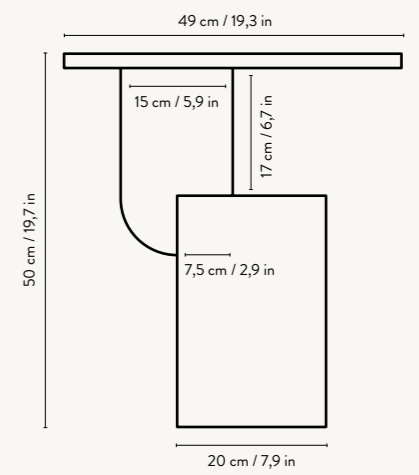

PRODUCT INFO

Product type:	Table
Origin:	Europe
Weight:	Insert Coffee Table: 22,5 kg Insert Side Table: 10 kg
Design:	Mario Tsai
Care instructions:	Wipe with a damp cloth

Insert Coffee Table

Insert Side Table

INSERT COFFEE TABLE – FRONT VIEW

INSERT SIDE TABLE – FRONT VIEW

INSERT COFFEE TABLE – SIDE VIEW

INSERT SIDE TABLE – SIDE VIEW

INSERT COFFEE TABLE – TOP VIEW

INSERT SIDE TABLE – TOP VIEW

●
1100332775
Black Stained

●
1100322811
Natural

●
9891
Black Stained

●
9890
Natural

INSERT COFFEE TABLE

Size: H: 40 x W: 100 x D: 60 cm
H: 15.7 x W: 39.4 x D: 23.6 in

Material: Black stained solid ash wood
Natural solid ash wood

Care: Wipe with a damp cloth.
Do not leave the surface wet

Info: Registered design

Design: Mario Tsai

Net. weight: 22.5 kg

Packsizes: 1

Recommended retail price

DKK	6.999
SEK	9.999
NOK	9.999
EUR	949
GBP	939
USD	1.315

INSERT SIDE TABLE

Size: H: 50 x W: 49 x D: 34 cm
H: 19.7 x W: 19.3 x D: 13.4 in