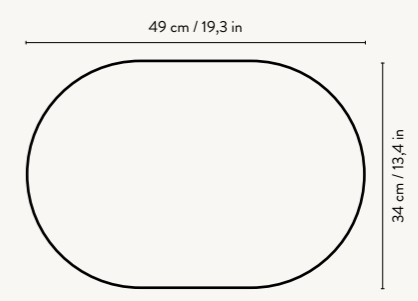

INSERT COFFEE TABLE – FRONT VIEW

INSERT SIDE TABLE – FRONT VIEW

INSERT COFFEE TABLE – SIDE VIEW

INSERT SIDE TABLE – SIDE VIEW

INSERT COFFEE TABLE – TOP VIEW

INSERT SIDE TABLE – TOP VIEW

●
1100332775
Black Stained

●
1100322811
Natural

●
9891
Black Stained

●
9890
Natural

INSERT COFFEE TABLE

Size: H: 40 x W: 100 x D: 60 cm
H: 15.7 x W: 39.4 x D: 23.6 in

Material: Black stained solid ash wood
Natural solid ash wood

Care: Wipe with a damp cloth.
Do not leave the surface wet

Info: Registered design

Design: Mario Tsai

Net. weight: 22.5 kg

Packsizes: 1

Recommended retail price

DKK	6.999
SEK	9.999
NOK	9.999
EUR	949
GBP	939
USD	1.315

INSERT SIDE TABLE

Size: H: 50 x W: 49 x D: 34 cm
H: 19.7 x W: 19.3 x D: 13.4 in