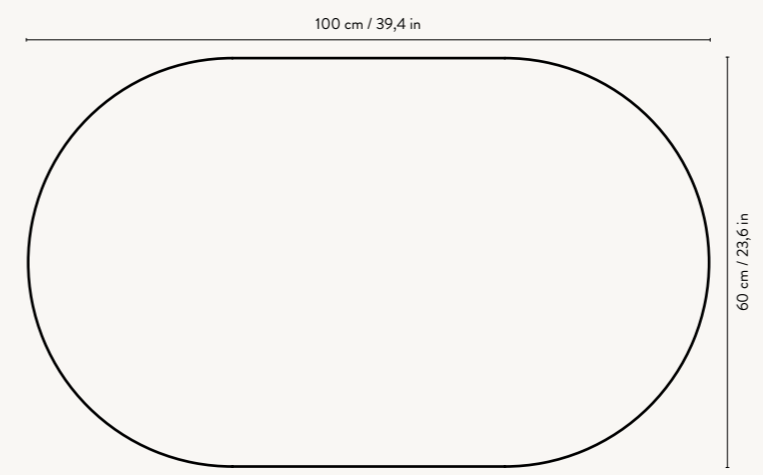

INSERT COFFEE TABLE – FRONT VIEW

INSERT SIDE TABLE – FRONT VIEW

INSERT COFFEE TABLE – SIDE VIEW

INSERT SIDE TABLE – SIDE VIEW

INSERT COFFEE TABLE – TOP VIEW

INSERT SIDE TABLE – TOP VIEW

●
1100332775
Black Stained

●
1100322811
Natural

●
9891
Black Stained

●
9890
Natural

INSERT COFFEE TABLE

Size: H: 40 x W: 100 x D: 60 cm
H: 15.7 x W: 39.4 x D: 23.6 in

Material: Black stained solid ash wood
Natural solid ash wood

Care: Wipe with a damp cloth.
Do not leave the surface wet

Info: Registered design

Design: Mario Tsai

Net. weight: 22.5 kg

Packsizes: 1

Recommended retail price

DKK	6.999
SEK	9.999
NOK	9.999
EUR	949
GBP	939
USD	1.315

INSERT SIDE TABLE

Size: H: 50 x W: 49 x D: 34 cm
H: 19.7 x W: 19.3 x D: 13.4 in