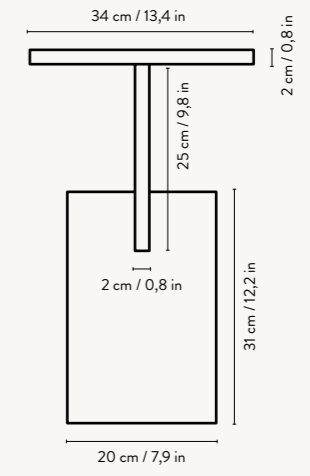

INSERT COFFEE TABLE – FRONT VIEW

INSERT SIDE TABLE – FRONT VIEW

INSERT COFFEE TABLE – SIDE VIEW

INSERT SIDE TABLE – SIDE VIEW

INSERT COFFEE TABLE – TOP VIEW

INSERT SIDE TABLE – TOP VIEW

●
1100332775
Black Stained

●
1100322811
Natural

●
9891
Black Stained

●
9890
Natural

INSERT COFFEE TABLE

Size: H: 40 x W: 100 x D: 60 cm
H: 15.7 x W: 39.4 x D: 23.6 in

Material: Black stained solid ash wood
Natural solid ash wood

Care: Wipe with a damp cloth.
Do not leave the surface wet

Info: Registered design

Design: Mario Tsai

Net. weight: 22.5 kg

Packsizes: 1

Recommended retail price

DKK	6.999
SEK	9.999
NOK	9.999
EUR	949
GBP	939
USD	1.315

INSERT SIDE TABLE

Size: H: 50 x W: 49 x D: 34 cm
H: 19.7 x W: 19.3 x D: 13.4 in