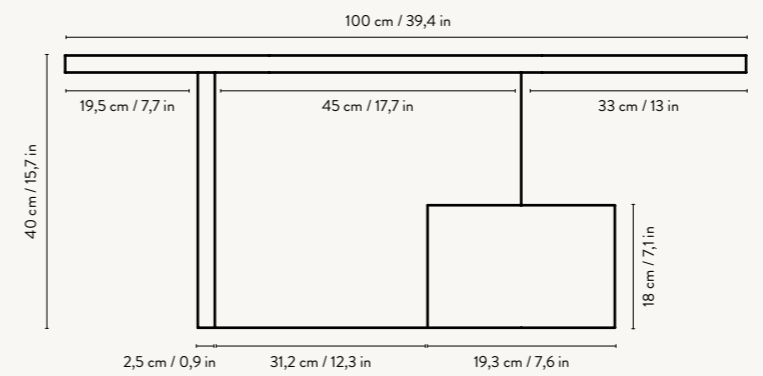

PRODUCT INFO

Product type:	Table
Origin:	Europe
Weight:	Insert Coffee Table: 22,5 kg Insert Side Table: 10 kg
Design:	Mario Tsai
Care instructions:	Wipe with a damp cloth

Insert Coffee Table

Insert Side Table

INSERT COFFEE TABLE – FRONT VIEW

INSERT SIDE TABLE – FRONT VIEW

INSERT COFFEE TABLE – SIDE VIEW

INSERT SIDE TABLE – SIDE VIEW

INSERT COFFEE TABLE – TOP VIEW

INSERT SIDE TABLE – TOP VIEW

●
1100332775
Black Stained

●
1100322811
Natural

●
9891
Black Stained

●
9890
Natural

INSERT COFFEE TABLE

Size: H: 40 x W: 100 x D: 60 cm
H: 15.7 x W: 39.4 x D: 23.6 in

Material: Black stained solid ash wood
Natural solid ash wood

Care: Wipe with a damp cloth.
Do not leave the surface wet

Info: Registered design

Design: Mario Tsai

Net. weight: 22.5 kg

Packsizes: 1

Recommended retail price

DKK	6.999
SEK	9.999
NOK	9.999
EUR	949
GBP	939
USD	1.315

INSERT SIDE TABLE

Size: H: 50 x W: 49 x D: 34 cm
H: 19.7 x W: 19.3 x D: 13.4 in