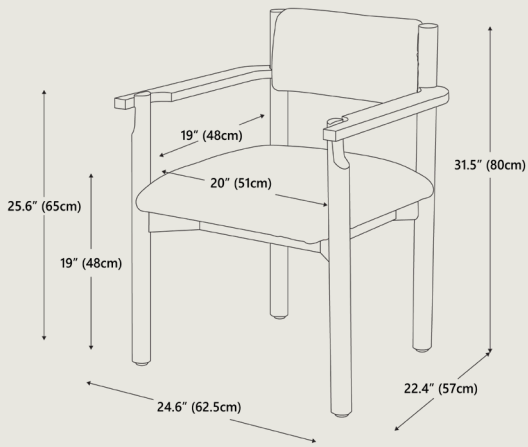

Dimensions	Overall dimensions	24.6" W x 22.4" D x 31.5" H 63 cm x 57 cm x 80 cm	
	Seat height	19" 48 cm	
Packaging Dimensions	Height	32.7" 83 cm	
	Width	25.8" 65.5 cm	
	Depth	23.6" 60 cm	
Net Weight	24 lbs 10.9 kgs		
Gross Weight	30.9 lbs 14 kgs		