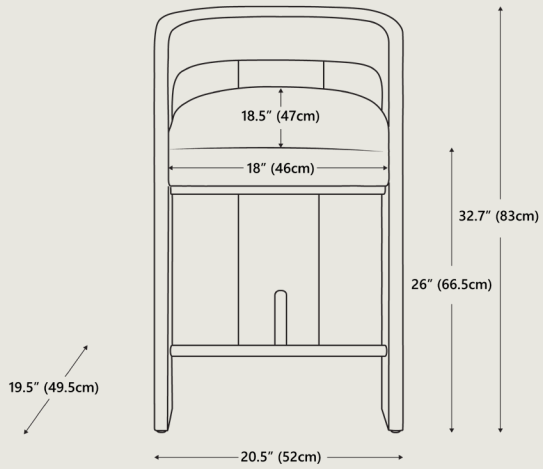

Dimensions	Overall dimensions	20.5" W x 19.5" D x 32.7" H 52 cm x 49.5 cm x 83 cm
	Seat height	26" 66.5 cm
Packaging Dimensions	Height	33.9" 86 cm
	Width	21.7" 55 cm
	Depth	20.7" 52.5 cm
Net Weight	30.2 lbs 13.7 kgs	
Gross Weight	37.3 lbs 16.9 kgs	