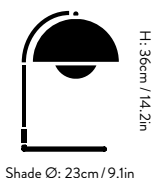

Flowerpor^{VP4} Verner Panton 1968

Product category

Table Lamp

Environment

Indoor

Material

Lacquered steel with 2 meter clear PVC cord.

Production process

The two shades are made from deep drawn metal.

Dimensions

Shade: Ø:23cm / 9.1in, H: 35.9cm/14.1in

Packaging dimensions

H:38.5cm / 15.2in, W:23.0cm / 9.1in,
D:23.5cm / 9.3in

Colli quantity

1 pc

Weight

Product: 1.23 kg. / Incl. packaging: 1.59 kg

Voltage

220-240V - 50Hz

Light source

E27 Max 40 Watt. Bulb is not included.

Certifications

CE, IP20, Class II

Cord lenght

200cm/78.7in

Cleaning Instructions

Clean with soft dry cloth. Always switch off the electricity supply before cleaning.

→ Stock item

Matt Black (RAL 9017)

Matt White (RAL 9003)

Chrome-plated

Due to variation in material, a slight tone difference may occur.

Related products

&Tradition®