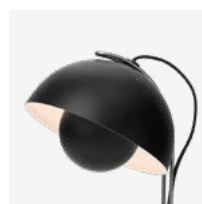

Flowerpot <sup>VP4</sup>  
Verner Panton  
1968

# Flowerpor<sup>VP4</sup> Verner Panton 1968

## Dimensions

Shade: Ø:23cm / 9.1in, H: 35.9cm/14.1in

## → Stock item

Matt Black (RAL 9017)

Matt White (RAL 9003)

Chrome-plated

Due to variation in material, a slight tone difference may occur.

→ Matt White

→ Matt Black

→ Chrome-plated