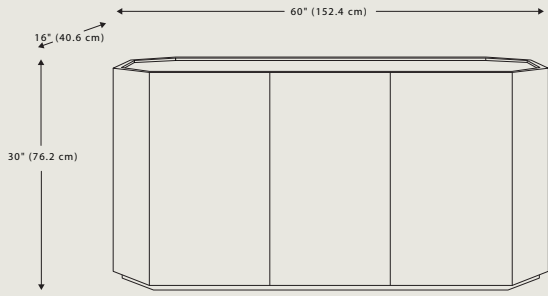

Dimensions

Overall Dimensions

60" W x 16" D x 30" H
152.4 cm x 40.6 cm x 76.2 cm

Packaging Dimensions

Height	35"		89.5 cm
Width	65.2"		165.5 cm
Depth	21.3"		54 cm

Net Weight

196.2 lbs | 89 kgs

Gross Weight