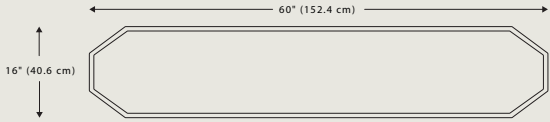

Dimensions

Overall Dimensions

60" W x 16" D x 30" H
152.4 cm x 40.6 cm x 76.2 cm

Packaging Dimensions

Height	35"		89.5 cm
Width	65.2"		165.5 cm
Depth	21.3"		54 cm

Net Weight

196.2 lbs | 89 kgs

Gross Weight