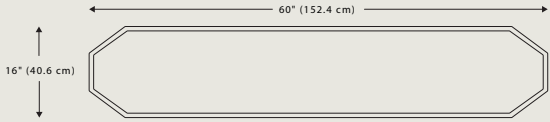

**Dimensions**

**Overall Dimensions**

60" W x 16" D x 30" H  
152.4 cm x 40.6 cm x 76.2 cm

**Packaging Dimensions**

Height	35"		89.5 cm
Width	65.2"		165.5 cm
Depth	21.3"		54 cm

**Net Weight**

196.2 lbs | 89 kgs