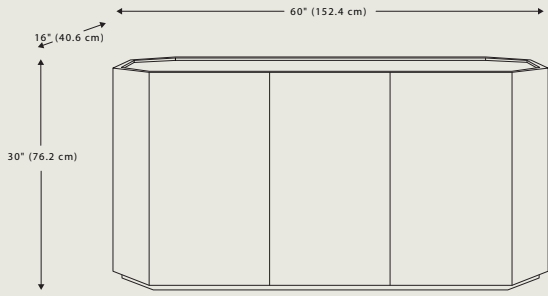

**Dimensions**

**Overall Dimensions**

60" W x 16" D x 30" H  
152.4 cm x 40.6 cm x 76.2 cm

**Packaging Dimensions**

Height	35"		89.5 cm
Width	65.2"		165.5 cm
Depth	21.3"		54 cm

**Net Weight**

196.2 lbs | 89 kgs