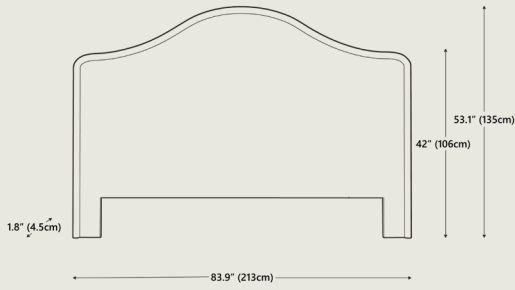

Queen Size

Dimensions

Overall dimensions

66.9" W x 1.8" D x 53.1" H
170 cm x 4.5 cm x 135 cm

Packaging Dimensions

Height

5.5" | 14 cm

Width

71.1" | 180.5 cm

Depth

57.3" | 145.5 cm

Net Weight

47.4 lbs | 21.5 kgs

Gross Weight

68.8 lbs | 31.2 kgs

COLOR OPTIONS

Variant:

Mappa Burl

King Size

Dimensions

Overall dimensions

83.9" W x 1.8" D x 53.1" H
213 cm x 4.5 cm x 135 cm

Packaging Dimensions

Height

5.5" | 14 cm

Width

88" | 223.5 cm

Depth

57.3" | 145.5 cm

Net Weight

58.4 lbs | 26.5 kgs

Gross Weight