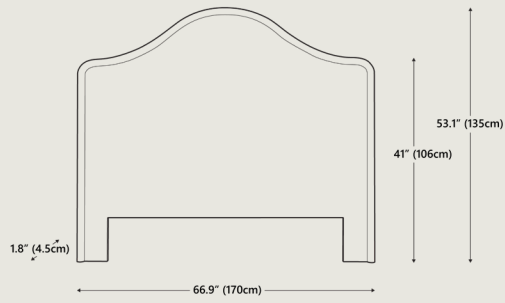

Queen Size

Dimensions

Overall dimensions

66.9" W x 1.8" D x 53.1" H
170 cm x 4.5 cm x 135 cm

Packaging Dimensions

Height

5.5" | 14 cm

Width

71.1" | 180.5 cm

Depth

57.3" | 145.5 cm

Net Weight

47.4 lbs | 21.5 kgs

Gross Weight

68.8 lbs | 31.2 kgs

COLOR OPTIONS

Variant:

Mappa Burl

King Size

Dimensions

Overall dimensions

83.9" W x 1.8" D x 53.1" H
213 cm x 4.5 cm x 135 cm

Packaging Dimensions

Height

5.5" | 14 cm

Width

88" | 223.5 cm

Depth

57.3" | 145.5 cm

Net Weight

58.4 lbs | 26.5 kgs

Gross Weight