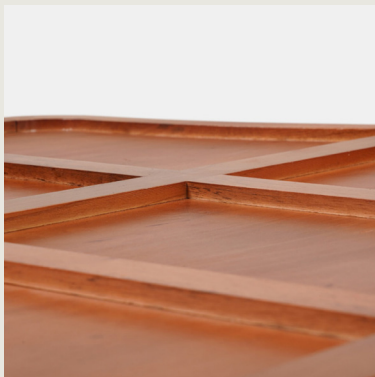

Eva Burl Headboard

The Eva Burl Headboard is crafted from a solid mango wood frame and finished with Mappa burl veneered MDF, showcasing rich, swirling grain patterns that give each piece a one-of-a-kind character.

The gracefully arched top with elegant curves creates a classic silhouette, supported by substantial vertical posts for secure bed attachment.

Product Highlights

- Handmade by artisans features solid mango wood frame with Mappa burl veneered MDF finish.
- Each piece features unique grain patterns and tone variations.

Product Type

Headboard

Environment

Indoor

Country of Origin

Indonesia

Material

- Solid Mango Wood
- Mappa Burl Veneer
- MDF

Upholstery

N/A

Assembly Requirements

Yes, it's a wall mounted

Cleaning & Care

- Regularly dust the surface using a soft, dry cloth to remove dirt and debris.
- Wipe gently with a damp cloth if needed. Dry immediately with a clean, dry cloth to prevent moisture buildup.
- Avoid prolonged exposure to heat sources and excessive moisture, as this may damage the surface.
- Avoid contact with acidic or corrosive substances, which may cause surface damage or discoloration.