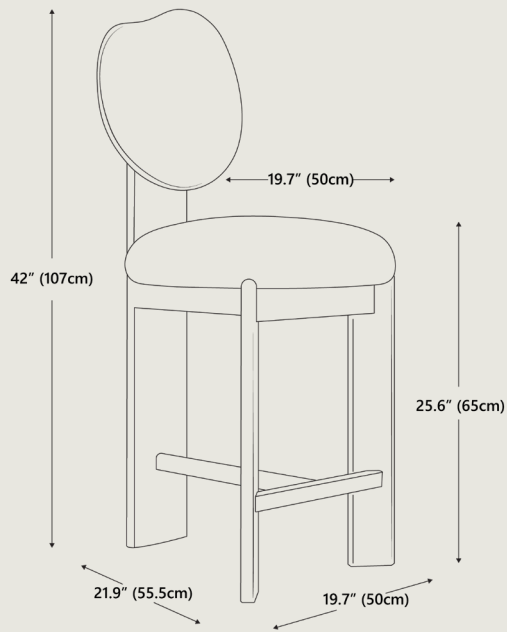

Dimensions	Overall dimensions	19.7" W x 21.9" D x 42" H
		50 cm x 55.5 cm x 107 cm
	Seat height	26" 65 cm
Packaging Dimensions	Height	43.7" 111 cm
	Width	20.9" 53 cm
	Depth	22.8" 58 cm
Net Weight	24.1 lbs	11 kgs
Gross Weight	35.1 lbs	15.9 kgs